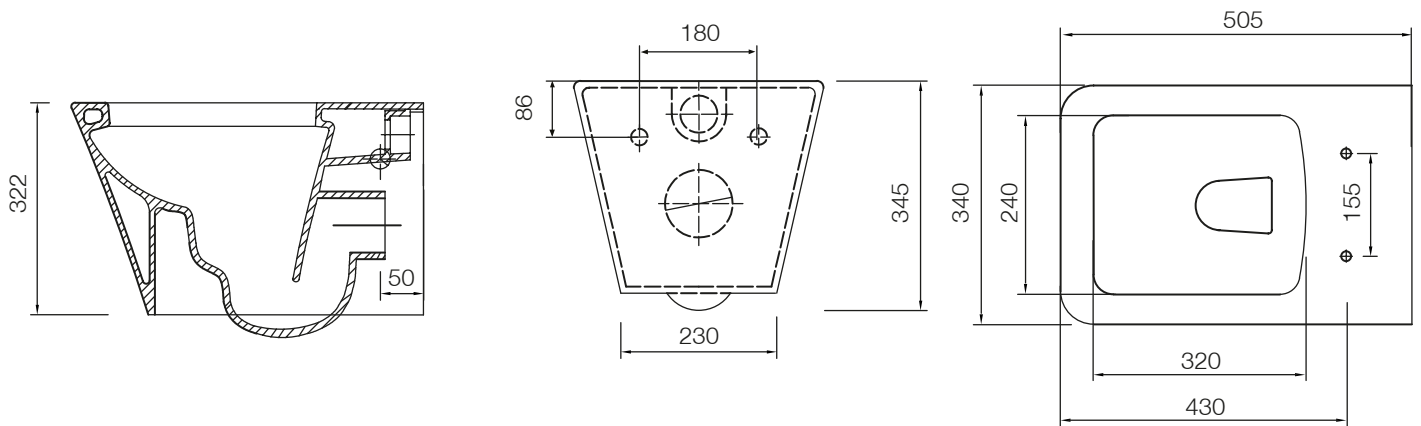

TECHNICAL DATA SHEET

Structure Wall Hung WC Pan - WH450S

TAVISTOCK

NO.	Description	Product Code	Fixings included	Gross Weight
1	Soft Close Toilet Seat	TS45 IS-SF	YES	2.9KG
2	Wall Hung WC Pan	WH450S	YES	23.3KG

Spares Codes

Wall Hung Pan Fixings - SPI7013

DIMENSIONS

DIAGRAMS NOT TO SCALE | ALL DIMENSIONS IN MM TOLERANCE OF ± 5MM
ALL PRODUCTS CONFORM TO BRITISH STANDARDS

*Dimensions are subject to change, customers are advised to measure actual product before commencing installation.
**Fixing point dimensions are for guidance only. The positions of fixings must be checked when product is received.

Key Dimensions Descriptions	Key Dimensions (mm)
Bowl Front to Back	320mm
Bowl Left to Right	240mm
Pan Height	322mm
Pan Overall front to Back	505mm