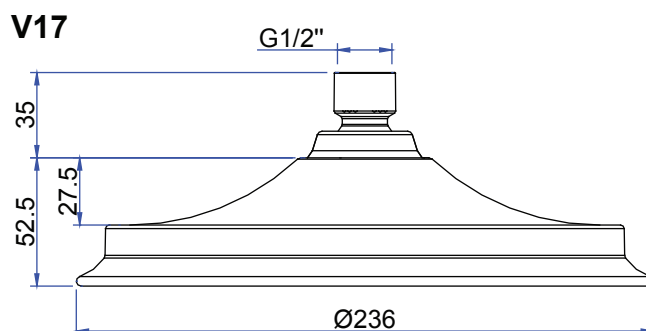

Maintenance

We do NOT recommend you use any household cleaners to clean the product. Because these cleaners change substance or formula too frequently. The product should be always cleaned only with soapy water and rinsed with clean water and dried with a soft cloth.