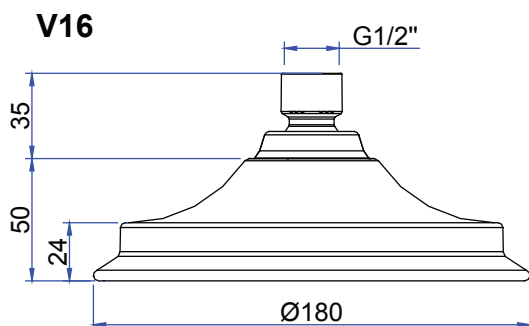

Maintenance

We do NOT recommend you use any household cleaners to clean the product. Because these cleaners change substance or formula too frequently. The product should be always cleaned only with soapy water and rinsed with clean water and dried with a soft cloth.