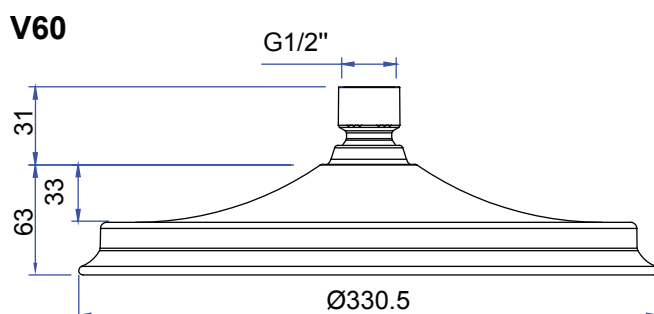

Maintenance

We do NOT recommend you use any household cleaners to clean the product. Because these cleaners change substance or formula too frequently. The product should be always cleaned only with soapy water and rinsed with clean water and dried with a soft cloth.