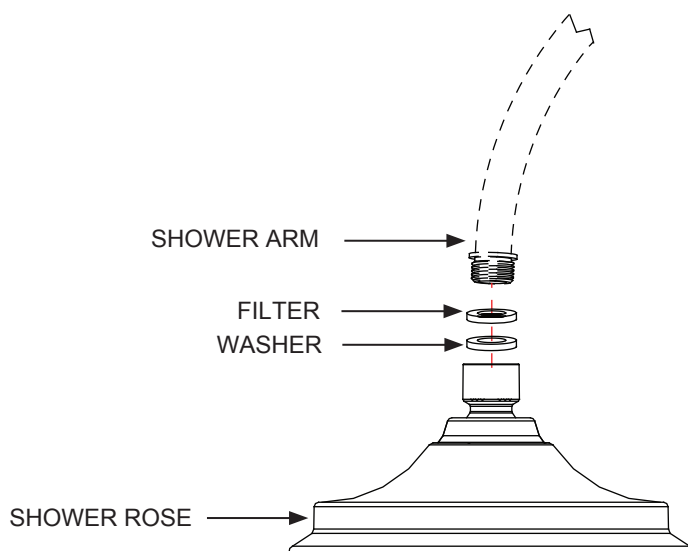

INSTALLATION INSTRUCTIONS

6" Shower Rose - **V16**

9" Shower Rose - **V17**

12" Shower Rose - **V60**

Important

- Please check this product immediately to ensure that it has not been damaged and is complete. Before installation, please make sure this product is the correct model and you have all the parts required for installation and using.
- Please read these instructions carefully and keep it for future reference.

Installation

Dimension