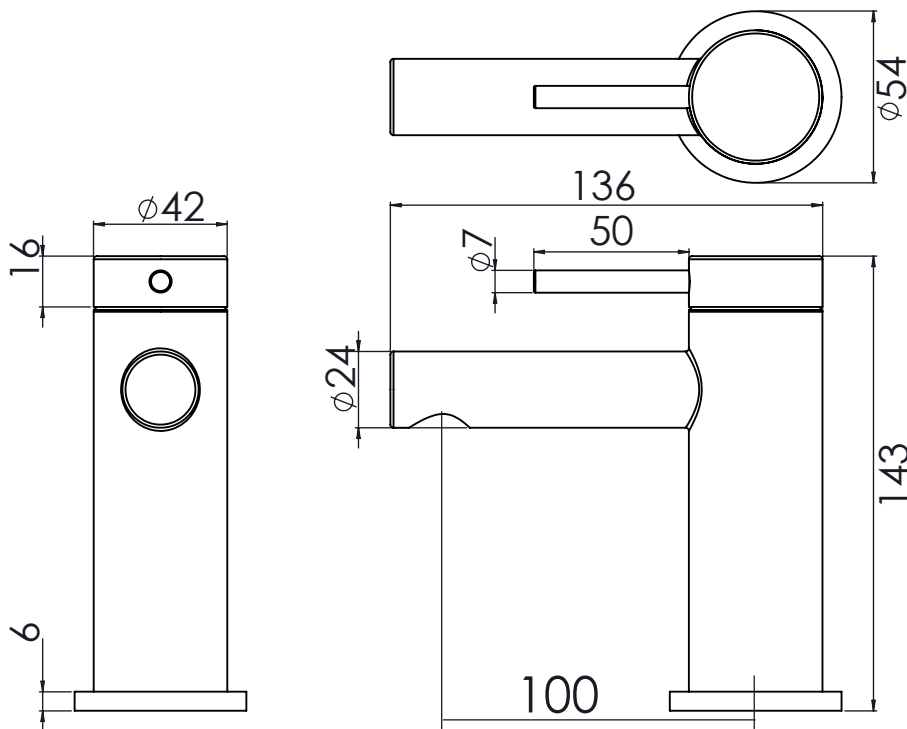

Anthem MiniBasin Mixer With Click Waste
 Chrome - TAN61, Black - TAN6103, Brass - TAN6104

No.	Description	Code	Fixings Included
1	Anthem Mini Basin Mixer With Click Waste	TAN61, TAN6103, TAN6104	YES

Min Pressure:	0.2bar
0.2bar	4.9 litres / min
0.3bar	5.9 litres / min
0.4bar	6.7 litres / min
0.5bar	7.5 litres / min
1bar	10.4 litres / min
2bar	14.7 litres / min

Dimensions:

Diagrams not to scale. All dimensions in mm (tolerance of +/-5mm)

*Dimensions are subject to change, customers are advised to measure actual product before commencing installation.

FAQs

What is the size of the tap tail connection? The tap tails have a standard 1/2" BSP fixing.

What bore is the tap tail? The tails have a 10mm internal bore.

What length are the tap tails? The tails are 300mm in length.

Does the tap come fitted with an aerator? Yes, the aerator comes pre-installed but can be replaced. It is not adjustable.