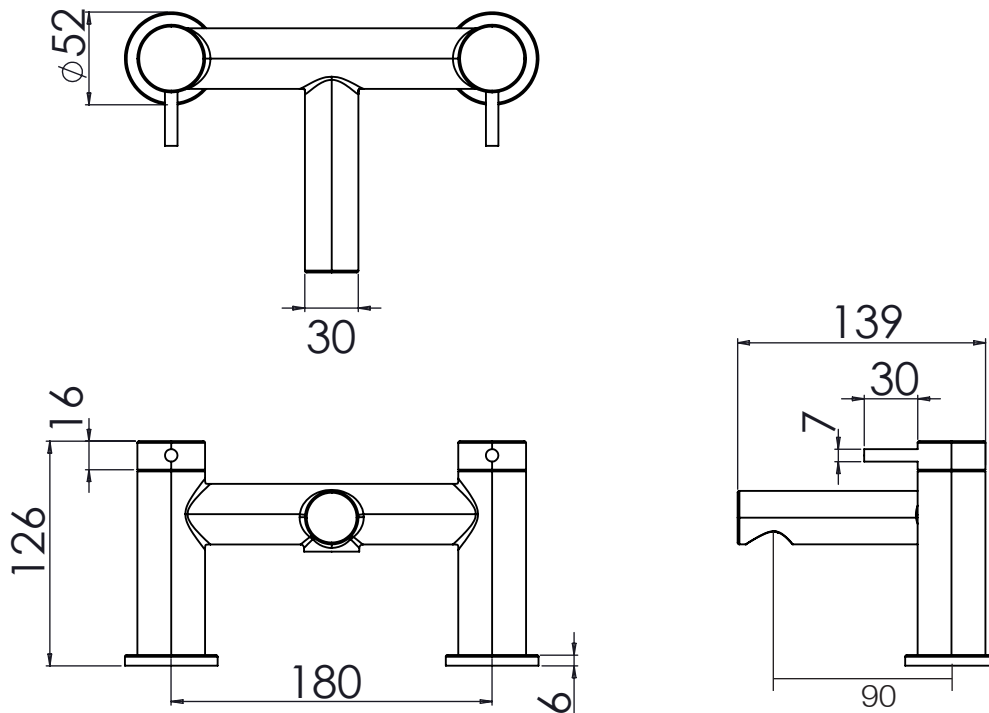

Anthem Deck Mounted Bath Filler
TAN32, Black TAN3203, Brass 3204

No.	Description	Code	Fixings Included
1	Anthem Deck Mounted Bath Filler	TAN32	YES

Min Pressure:	0.2bar
0.2bar	7.5 litres / min
0.3bar	10 litres / min
0.4bar	11.5 litres / min
0.5bar	13 litres / min
1bar	18.5 litres / min
2bar	26.5 litres / min

Dimensions:

Diagrams not to scale. All dimensions in mm (tolerance of +/-5mm)

*Dimensions are subject to change, customers are advised to measure actual product before commencing installation.

FAQs

What is the size of the bath filler threaded connection? The threaded connectors have a standard 3/4" BSP fixing.