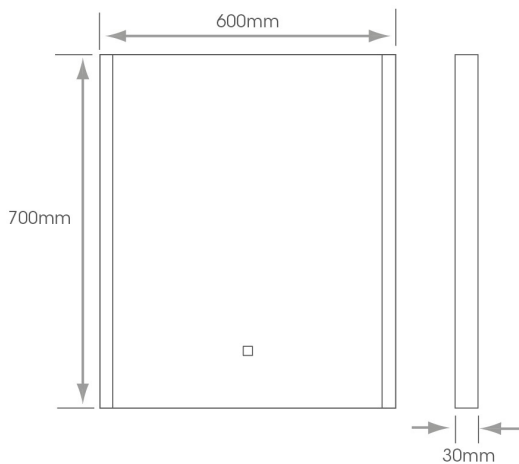

The Porto LED mirror features two diffused LED panels to each side of the mirror, and is tunable white, so users can change the colour of the LED from warm white, natural white or cool white to suit.

The mirror is also dimmable, and has a built-in shaver socket.

The mirror has an IP44 rating making it suitable for use in a bathroom environment, and a built-in demister pad for a fog-free reflection.

-  600mm(w) x 700mm(h)
-  Shaver Socket
-  IP44 Rated
-  Diffused Border
-  Touch Sensor x 2
-  Tunable White
-  Dimmable
-  Demister

**Technical Information**

Power Supply	240V
Cable Length	300mm
Guarantee	5 Years

Part Numbers	Description
SY9062	Porto Tunable LED Mirror with Demister 600mm x 700mm