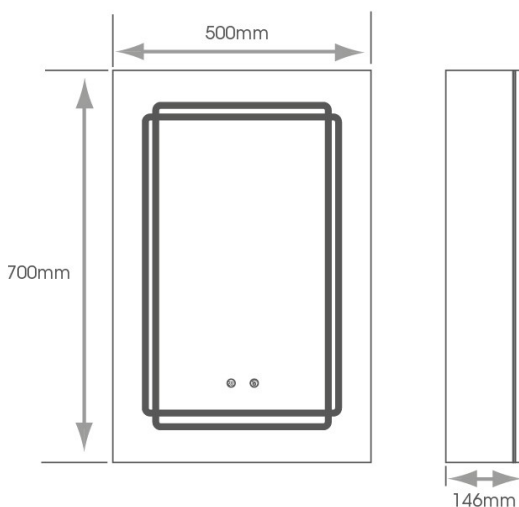

The Calgary single door illuminated LED mirror cabinet features a built-in shaver socket and a USB charging port. Externally, the cabinet has mirrored panels to either side for a sleek look.

The diff used illuminated border to the front of the cabinet provides a uniform light output with no dark spots. The Tunable function enables users to choose the most suitable colour temperature for their décor or individual preference, warm white, natural white or cool white. It can also be dimmed to create the desired ambience.

Internally, there are three adjustable glass shelves to store bathroom accessories, and a mirrored panel on the internal door.

The mirror stays fog free due to the built-in demister pad, which switches off automatically after 30 minutes. The mirror also has an IP44 rating making it suitable for use in a bathroom environment.

500mm(w) x 700mm (h)

Shaver Socket

USB Charging Points

IP44 Rated

Diffused Border

Touch Sensor x 2

Demister

Tunable White

Technical Information

Power Supply	240V
Cable Length	600mm
Guarantee	5 Years

Part Numbers	Description
SY9036 SINGLE	Calgary Single Door Tunable LED Mirror Cabinet