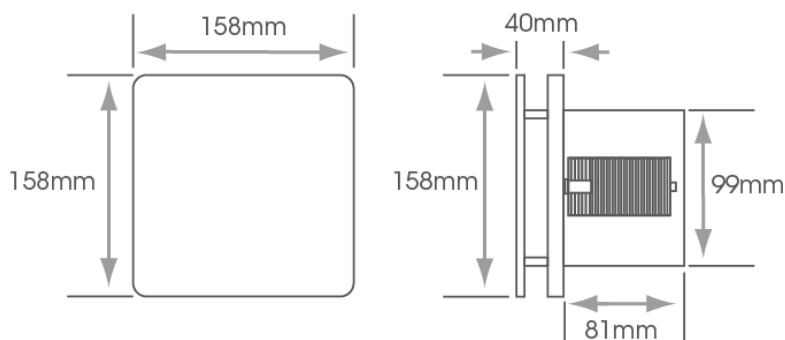

The Air-Stream Pro fan has a slim, compact and light design, suitable for bathrooms, en-suites and toilets. Designed to be fitted into walls and ceilings, this modern design is easy to wipe clean and duct over short lengths (2m max). The fan also features an integrated delay timer and a silicon steel motor with built in cut off protection. This ultra-quiet fan is an ideal solution for removing damp moist air, odours and airborne pollutants.

Available in White or Chrome finish. An optional black or stainless steel effect cover is available to purchase separate (please purchase white fan plus the Stainless Steel or Black cover)

Technical Information	
Finish	White/Chrome/Stainless Steel Effect/Black
Timer	Yes
Cut Out	105mm
Wattage	8.7W
Air Volume (cbm)	74.8
Noise Level (Db)	35
IP Rating	IPX4
Guarantee	2 Years