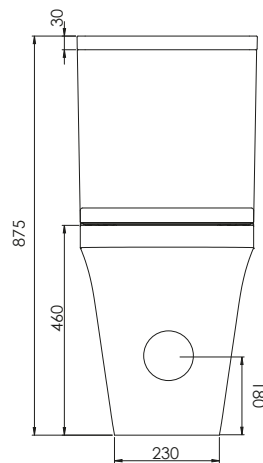

# TAVISTOCK

NO.	Description	Product Code	Fixings included	Gross Weight
1	Close Coupled Cistern	C650S	YES	14.5KG
2	Soft Close Toilet Seat	TS650S	YES	2.8KG
3	Rimless Comfort Height Open Back WC	PC650S	YES	33KG

## DIMENSIONS

DIAGRAMS NOT TO SCALE | ALL DIMENSIONS IN MM TOLERANCE OF ± 5MM  
ALL PRODUCTS CONFORM TO BRITISH STANDARDS

\*Dimensions are subject to change, customers are advised to measure actual product before commencing installation.

\*\*Fixing point dimensions are for guidance only. The positions of fixings must be checked when product is received.

Key Dimensions Descriptions	Key Dimensions (mm)
Front to Back Footprint	350mm
Left to Right Footprint	238mm
Bowl Front to Back	330mm
Bowl Left to Right	280mm
Pan Height (+Cistern)	460mm (875mm)
Pan Overall Front to Back	620mm
Centre Waste Outlet to Floor	180mm
Width of Void	203mm
Is there a Ceramic Brace Bar	No
Distance from Spigot to back of Pan	160mm