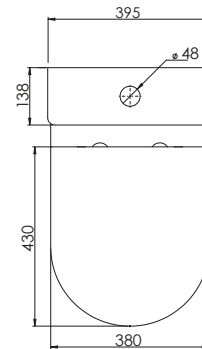

## DIMENSIONS

DIAGRAMS NOT TO SCALE | ALL DIMENSIONS IN MM TOLERANCE OF ± 5MM  
ALL PRODUCTS CONFORM TO BRITISH STANDARDS

\*Dimensions are subject to change, customers are advised to measure actual product before commencing installation.

Key Dimensions Descriptions	Key Dimensions (mm)
Front to Back Footprint	350mm
Left to Right Footprint	238mm
Bowl Front to Back	330mm
Bowl Left to Right	280mm
Pan Height (+Cistern)	460mm (875mm)
Pan Overall Front to Back	620mm
Centre Waste Outlet to Floor	180mm
Width of Void	203mm
Is there a Ceramic Brace Bar	No
Distance from Spigot to back of Pan	160mm