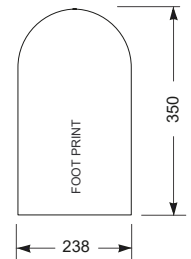

# TAVISTOCK

NO.	Description	Product Code	Fixings included	Gross Weight
1	Close Coupled Cistern	C650S	YES	14.5KG
2	Soft Close Toilet Seat	TS650S	YES	2.8KG
3	Rimless Comfort Height Open Back WC	PC650S	YES	33KG

## DIMENSIONS

DIAGRAMS NOT TO SCALE | ALL DIMENSIONS IN MM TOLERANCE OF ± 5MM  
ALL PRODUCTS CONFORM TO BRITISH STANDARDS

\*Dimensions are subject to change, customers are advised to measure actual product before commencing installation.

\*\*Fixing point dimensions are for guidance only. The positions of fixings must be checked when product is received.

Key Dimensions Descriptions	Key Dimensions (mm)
Front to Back Footprint	350mm
Left to Right Footprint	238mm
Bowl Front to Back	330mm
Bowl Left to Right	280mm
Pan Height (+Cistern)	460mm (875mm)
Pan Overall Front to Back	620mm
Centre Waste Outlet to Floor	180mm
Width of Void	203mm
Is there a Ceramic Brace Bar	No
Distance from Spigot to back of Pan	160mm