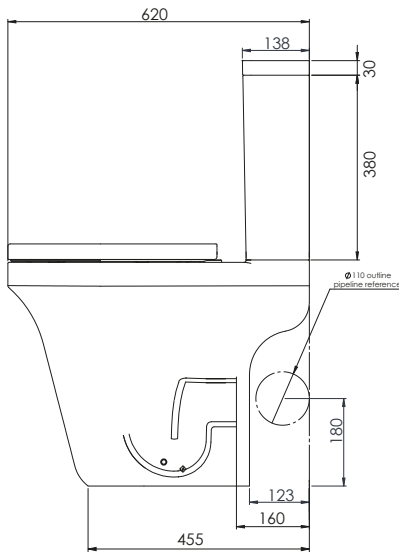

# TAVISTOCK

NO.	Description	Product Code	Fixings included	Gross Weight
1	Close Coupled Cistern	C650S	YES	14.5KG
2	Soft Close Toilet Seat	TS650S	YES	2.8KG
3	Rimless Comfort Height Open Back WC	PC650S	YES	33KG

## DIMENSIONS

DIAGRAMS NOT TO SCALE | ALL DIMENSIONS IN MM TOLERANCE OF ± 5MM  
ALL PRODUCTS CONFORM TO BRITISH STANDARDS

\*Dimensions are subject to change, customers are advised to measure actual product before commencing installation.

\*\*Fixing point dimensions are for guidance only. The positions of fixings must be checked when product is received.

Key Dimensions Descriptions	Key Dimensions (mm)
Front to Back Footprint	350mm
Left to Right Footprint	238mm
Bowl Front to Back	330mm
Bowl Left to Right	280mm
Pan Height (+Cistern)	460mm (875mm)
Pan Overall Front to Back	620mm
Centre Waste Outlet to Floor	180mm
Width of Void	203mm
Is there a Ceramic Brace Bar	No
Distance from Spigot to back of Pan	160mm