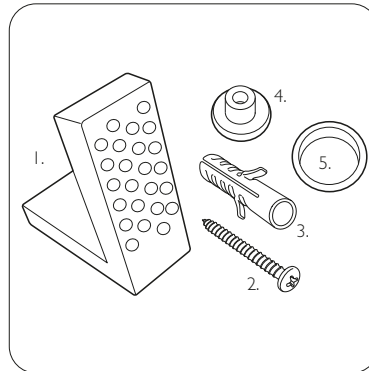

Floor Fixings

1. 2x Nylon Floor Bracket
2. 4x Stainless Steel Screws
3. 2x Nylon Screw Plugs
4. 2x Nylon Screw Collars
5. 2x Nylon Collar Caps (Metalic Finish)

Spare Code: SP14211

DIMENSIONS

DIAGRAMS NOT TO SCALE | ALL DIMENSIONS IN MM TOLERANCE OF ± 5MM
ALL PRODUCTS CONFORM TO BRITISH STANDARDS