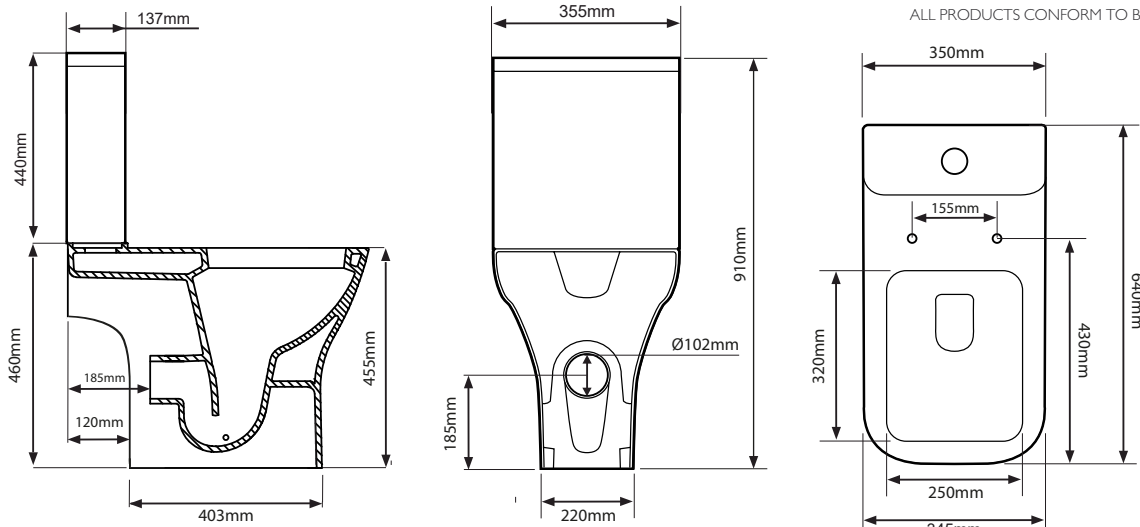

Floor Fixings

- 1. 2x Nylon Floor Bracket
- 2. 4x Stainless Steel Screws
- 3. 2x Nylon Screw Plugs
- 4. 2x Nylon Screw Collars
- 5. 2x Nylon Collar Caps (Metalic Finish)

Spare Code: SP14211

DIMENSIONS

DIAGRAMS NOT TO SCALE | ALL DIMENSIONS IN MM TOLERANCE OF ± 5MM
ALL PRODUCTS CONFORM TO BRITISH STANDARDS

*Dimensions are subject to change, customers are advised to measure actual product before commencing installation.

**Fixing point dimensions are for guidance only. The positions of fixings must be checked when product is received.

FAQs

Q - Where is the inlet valve?
A - Bottom inlet, back right of the pan.

Q - What is the flush volume?
A - 4.5/3L

Q - Can this pan be used with a side connection outlet pipe?
A - Yes.

Q - Are there any other compatible seats?
A - Yes, TS451S-SF Structure Slim Seat

Key Dimensions Descriptions	Key Dimensions (mm)
Front to Back Footprint	403mm
Left to Right Footprint	220mm
Bowl Front to Back	320mm
Bowl Left to Right	250mm
Pan Height (+Cistern)	462mm (910mm)
Pan Overall Front to Back	640mm
Centre Waste Outlet to Floor	180mm
Width of Void	155mm
Is there a Ceramic Brace Bar	No
Distance from Spigot to back of Pan	185mm