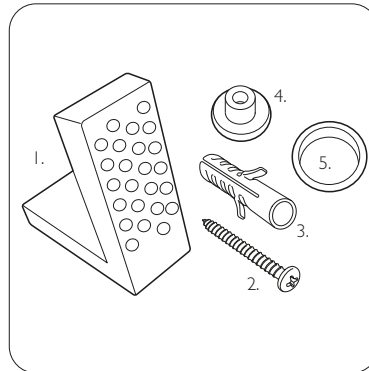

TECHNICAL DATA SHEET

Structure Comfort Height Closed Coupled Open Back WC

TAVISTOCK

NO.	Description	Product Code	Fixings included	Gross Weight
1	Close Coupled Cistern	C450S	YES	13KG
2	Soft Close Toilet Seat	TS450S-SF	YES	3KG
3	Comfort Height Open Back WC	PC455S	YES	27KG

Floor Fixings

- 1. 2x Nylon Floor Bracket
- 2. 4x Stainless Steel Screws
- 3. 2x Nylon Screw Plugs
- 4. 2x Nylon Screw Collars
- 5. 2x Nylon Collar Caps (Metalic Finish)

Spare Code: SP14211

DIMENSIONS

DIAGRAMS NOT TO SCALE | ALL DIMENSIONS IN MM TOLERANCE OF ± 5MM
ALL PRODUCTS CONFORM TO BRITISH STANDARDS

FAQs

Q - Where is the inlet valve?
A - Bottom inlet, back right of the pan.

Q - What is the flush volume?
A - 4.5/3L

Q - Can this pan be used with a side connection outlet pipe?
A - Yes.

Q - Are there any other compatible seats?
A - Yes, TS451S-SF Structure Slim Seat

Key Dimensions Descriptions	Key Dimensions (mm)
Front to Back Footprint	403mm
Left to Right Footprint	220mm
Bowl Front to Back	320mm
Bowl Left to Right	250mm
Pan Height (+Cistern)	462mm (910mm)
Pan Overall Front to Back	640mm
Centre Waste Outlet to Floor	180mm
Width of Void	155mm
Is there a Ceramic Brace Bar	No
Distance from Spigot to back of Pan	185mm