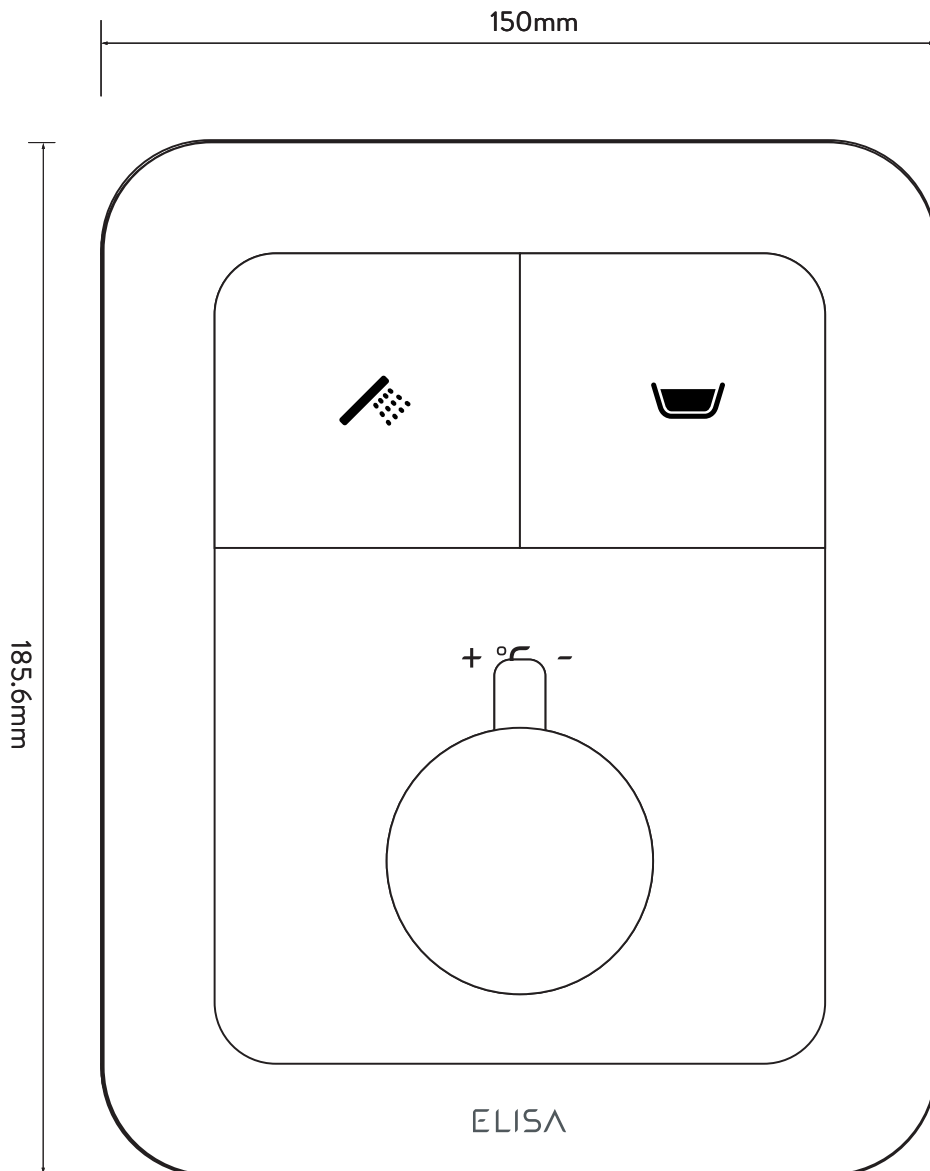

ELISA™

Emilie™

CHROME - PB002CH

BRUSHED BRASS- PB002BB

MATT BLACK- PB002MB

DUAL OUTLET - CHROME / BRUSHED BRASS / MATT BLACK

.....
DIMENSIONAL DRAWINGS

*BUTTONS ARE INTERCHANGEABLE TO SUIT YOUR OUTLETS