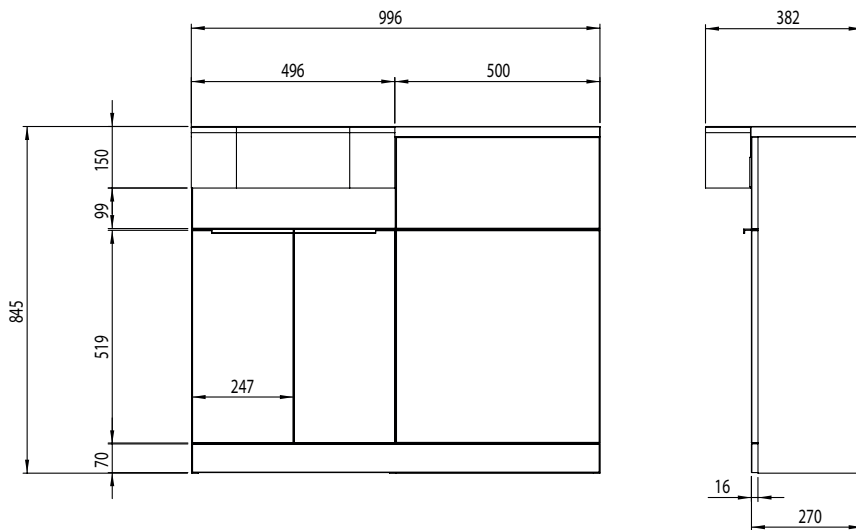

Technical Data Sheet

MATCH 1000mm Furniture Run LH / RH

What's in the box: 1x MATL.X or MATR.X

TAVISTOCK
inspiring bathrooms

*Reference basin TDS for further info
NOTE: LH unit shown, reverse dimensions for RH

***Fixing point dimensions are for guidance only/the positions of wall fixing must be checked when product is received.

Diagrams not to scale
All dimensions in mm
Tolerance of +/-5mm

FAQs

- Q: How big is the plumbing void?
A: 52mm.
- Q: Are the handles fitted?
A: Yes, handles are pre-fitted.
- Q: Are the hinges soft close?
A: The hinges are both soft close and quick release.
- Q: How deep is the unit with door open?
A: Approx 680mm at 90°.
- Q: Can the doors be adjusted?
A: The door can be adjusted as detailed in the supplied instructions.
- Q: Is the shelf removable?
A: No, the shelf can't be removed.
- Q: What is the shelf capacity?
A: Shelf maximum depth: 186mm.
- Q: How many shelves are there?
A: There is one shelf and a base within the unit.
- Q: Is the shelf adjustable?
A: No, the shelf is at a fixed position.
- Q: What is the interior finish of the unit?
A: The unit interior is the same finish as the exterior.
- Q: Are the fascias removable?
A: Yes, They are on quick release clips.
- Q: Do the fascias come pre-cut and pre-drilled?
A: Yes, the basin fascia comes pre-cut. However the BTW fascia does not come pre-drilled. This must be drilled to suit the cistern/pan selected.
- Q: How do I fix the unit to the wall?
A: You can secure it to the wall drilling through the back brace.
- Q: Can a wall hung frame be used inside the BTW unit?
A: Yes, only half height frame REF: TR9018 (see brochure for spec).
- Q: What cistern is a suitable size for this unit?
A: All Tavistock branded cisterns are suitable for the unit.
- Q: What flush button can be used for this unit?
A: All Tavistock branded flush buttons are suitable for the unit.