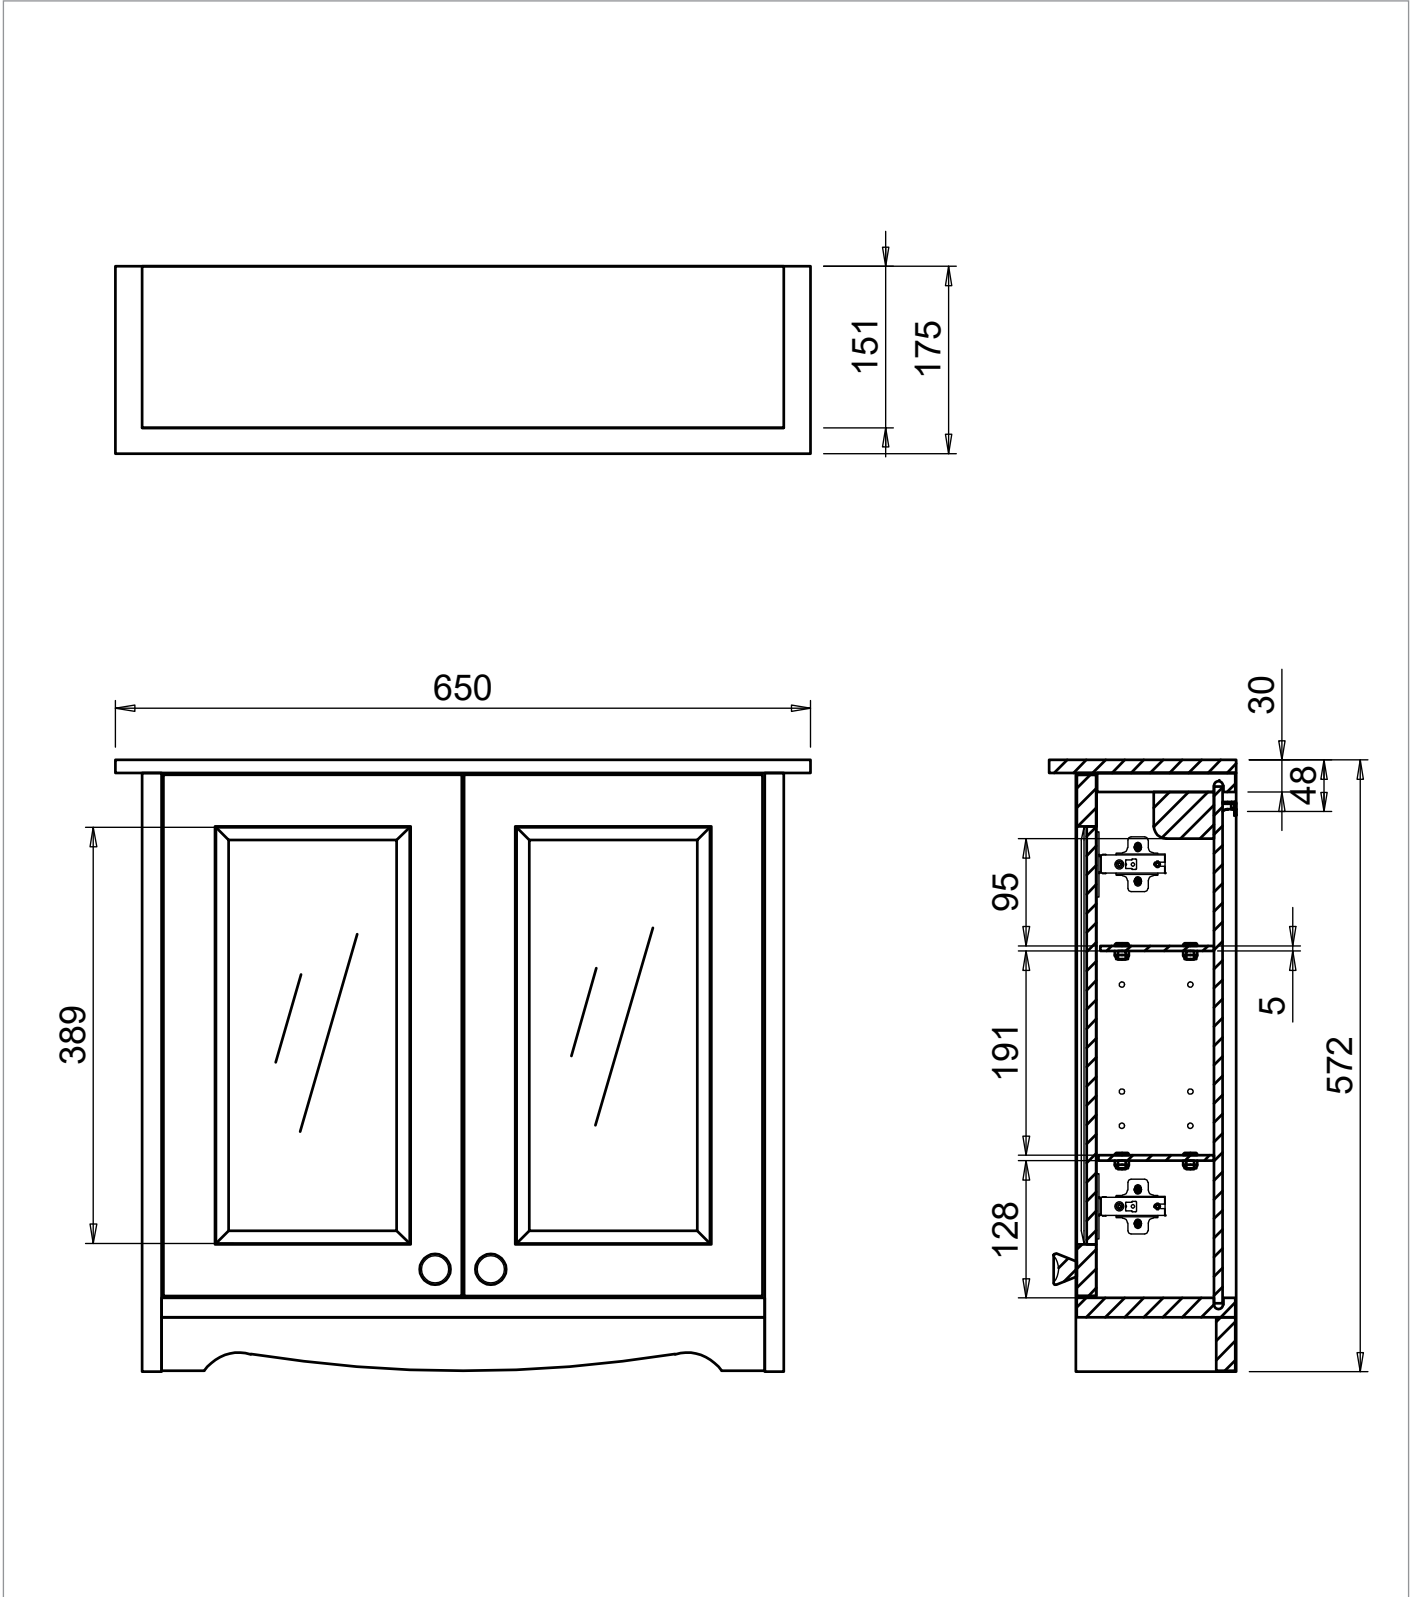

PRODUCT DATA SHEET

CLEARWATER[®]

Interiors

PRODUCT CODE

GU6057CG_CAB

RANGE

Guild

DESCRIPTION

Guild Mirror Cabinet 650mm Carlyle Green

CATEGORY	Cabinets & Mirrors
WARRANTY DETAILS	5 Years
COLOUR	Carlyle Green
FINISH APPLICATION	Lacquered
PRIMARY MATERIAL	MDF
SECONDARY MATERIAL	Glass
INSTALL TYPE	Wall Mounted
PRODUCT WIDTH MM	650
PRODUCT HEIGHT MM	572
PRODUCT DEPTH MM	175
PRODUCT NET WEIGHT KG	14.8
STANDARDS	EN14749:2016

NUMBER OF DOORS	2
-----------------	---

TECHNICAL DIMENSIONS

Dimensions in mm unless otherwise specified.

Tolerances (per material type) apply.

SPARES LIST

Only the parts labelled are available as spares.

NUMBER	PART CODE	DESCRIPTION
1	SP1787	Guild Fixing pack for mirror cabinet GU6057_CAB
2	SP1795	Guild Glass shelf for mirror cabinet GU6057_CAB
3	SP1796	Guild Glass shelf fixing bracket for mirror cabinet GU6057_CAB
4	SP1797	Guild Hinge Soft close for mirror cabinet GU6057_CAB
5	SP1798	Guild Hinge Regular for mirror cabinet GU6057_CAB
6	SP1801	Guild Door panel LH for mirror cabinet GU6057CG_CAB Carlyle Green
	SP1800	Guild Door panel LH for mirror cabinet GU6057AG_CAB Ashbee Grey
7	SP1804	Guild Door panel RH for mirror cabinet GU6057CG_CAB Carlyle Green
	SP1803	Guild Door panel RH for mirror cabinet GU6057AG_CAB Ashbee Grey