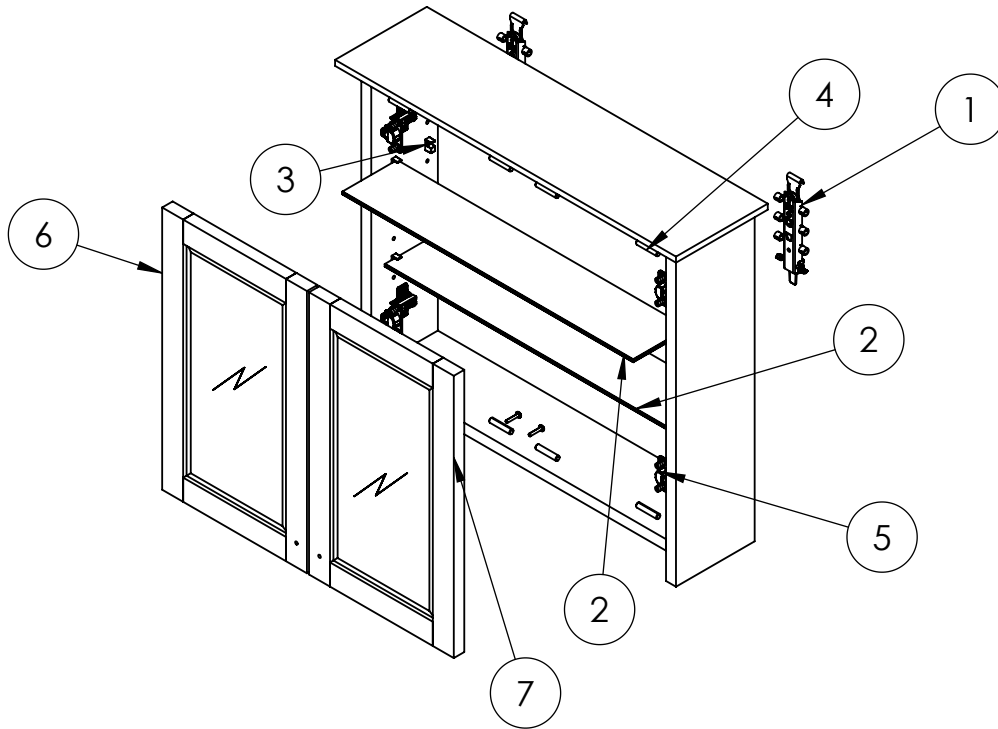

NUMBER OF DOORS	2
-----------------	---

TECHNICAL DIMENSIONS

Dimensions in mm unless otherwise specified.

Tolerances (per material type) apply.

SPARES LIST

Only the parts labelled are available as spares.

NUMBER	PART CODE	DESCRIPTION
1	SP1787	Guild Fixing pack for mirror cabinet GU6057_CAB
2	SP1795	Guild Glass shelf for mirror cabinet GU6057_CAB
3	SP1796	Guild Glass shelf fixing bracket for mirror cabinet GU6057_CAB
4	SP1797	Guild Hinge Soft close for mirror cabinet GU6057_CAB
5	SP1798	Guild Hinge Regular for mirror cabinet GU6057_CAB
6	SP1801	Guild Door panel LH for mirror cabinet GU6057CG_CAB Carlyle Green
	SP1800	Guild Door panel LH for mirror cabinet GU6057AG_CAB Ashbee Grey
7	SP1804	Guild Door panel RH for mirror cabinet GU6057CG_CAB Carlyle Green
	SP1803	Guild Door panel RH for mirror cabinet GU6057AG_CAB Ashbee Grey