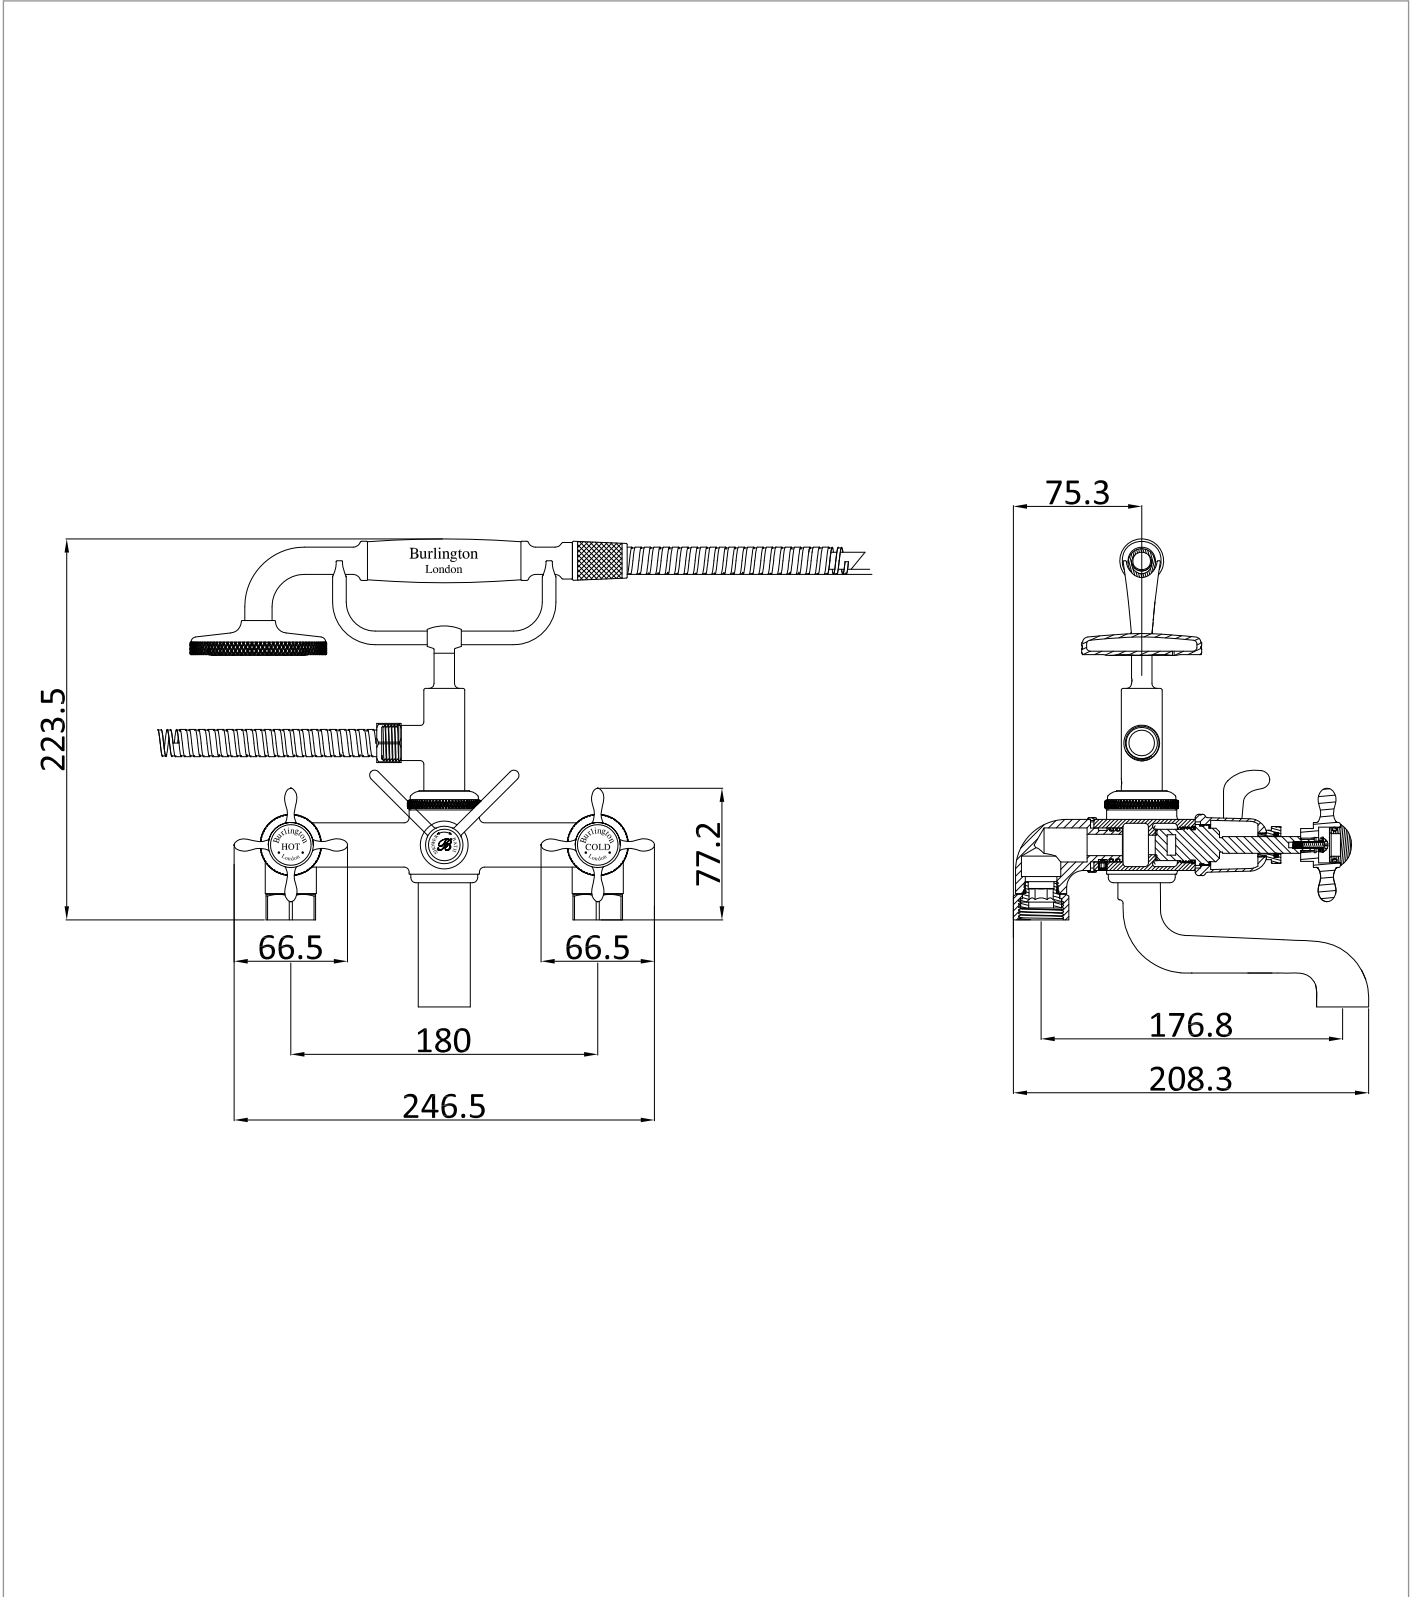

TECHNICAL DIMENSIONS

Dimensions in mm unless otherwise specified.

Tolerances (per material type) apply.