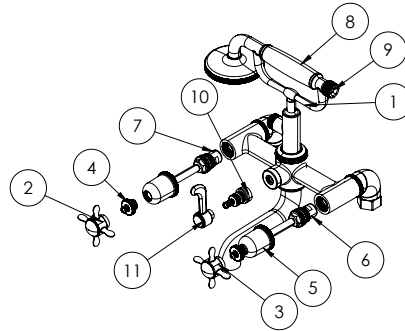

 Part of the Bathroom Brands Group

TECHNICAL DIMENSIONS

Dimensions in mm unless otherwise specified.

Tolerances (per material type) apply.

SPARES LIST

Only the parts labelled are available as spares.

NUMBER	PART CODE	DESCRIPTION
1	SP145BNKL	Guild Handset cradle for T8, GU422 in Brushed Nickel
	SP145GOLD	Guild Handset cradle for T8, GU422 in Gold
	SP145CHR	Guild Handset cradle for T8, GU422 in Chrome
2	SP1835BNKL	Guild Hot handle assembly in Brushed Nickel
	SP1835GOLD	Guild Hot handle assembly in Gold
	SP1835CHR	Guild Hot handle assembly in Chrome
3	SP1836BNKL	Guild Cold handle assembly in Brushed Nickel
	SP1836GOLD	Guild Cold handle assembly in Gold
	SP1836CHR	Guild Cold handle assembly in Chrome
4	SP1839BNKL	Guild handle decorative cap for GU110, GU112, GU140, GU150, GU422 in Brushed Nickel
	SP1839GOLD	Guild handle decorative cap for GU110, GU112, GU140, GU150, GU422 in Gold
	SP1839CHR	Guild handle decorative cap for GU110, GU112, GU140, GU150, GU422 in Chrome
5	SP1841BNKL	Guild handle sleeve for GU135, GU140, GU150, GU422 in Brushed Nickel
	SP1841GOLD	Guild handle sleeve for GU135, GU140, GU150, GU422 in Gold
	SP1841CHR	Guild handle sleeve for GU135, GU140, GU150, GU422 in Chrome
6	SP1851BNKL	Guild Cold cartridge for GU140, GU150, GU422 in Brushed Nickel
	SP1851GOLD	Guild Cold cartridge for GU140, GU150, GU422 in Gold
	SP1851CHR	Guild Cold cartridge for GU140, GU150, GU422 in Chrome
7	SP1852BNKL	Guild Hot cartridge for GU140, GU150, GU422 in Brushed Nickel
	SP1852GOLD	Guild Hot cartridge for GU140, GU150, GU422 in Gold
	SP1852CHR	Guild Hot cartridge for GU140, GU150, GU422 in Chrome
8	SP1854BNKL	Guild handset in Brushed Nickel
	SP1854GOLD	Guild handset in Gold
	SP1854CHR	Guild handset in Chrome
9	SP1855BNKL	Guild shower hose in Brushed Nickel
	SP1855GOLD	Guild shower hose in Gold
	SP1855CHR	Guild shower hose in Chrome
10	SP1856	Guild Diverter cartridge for GU422
11	SP1856BNKL	Guild GU422 diverter parts assembly in Brushed Nickel
	SP1856GOLD	Guild GU422 diverter parts assembly in Gold
	SP1856CHR	Guild GU422 diverter parts assembly in Chrome