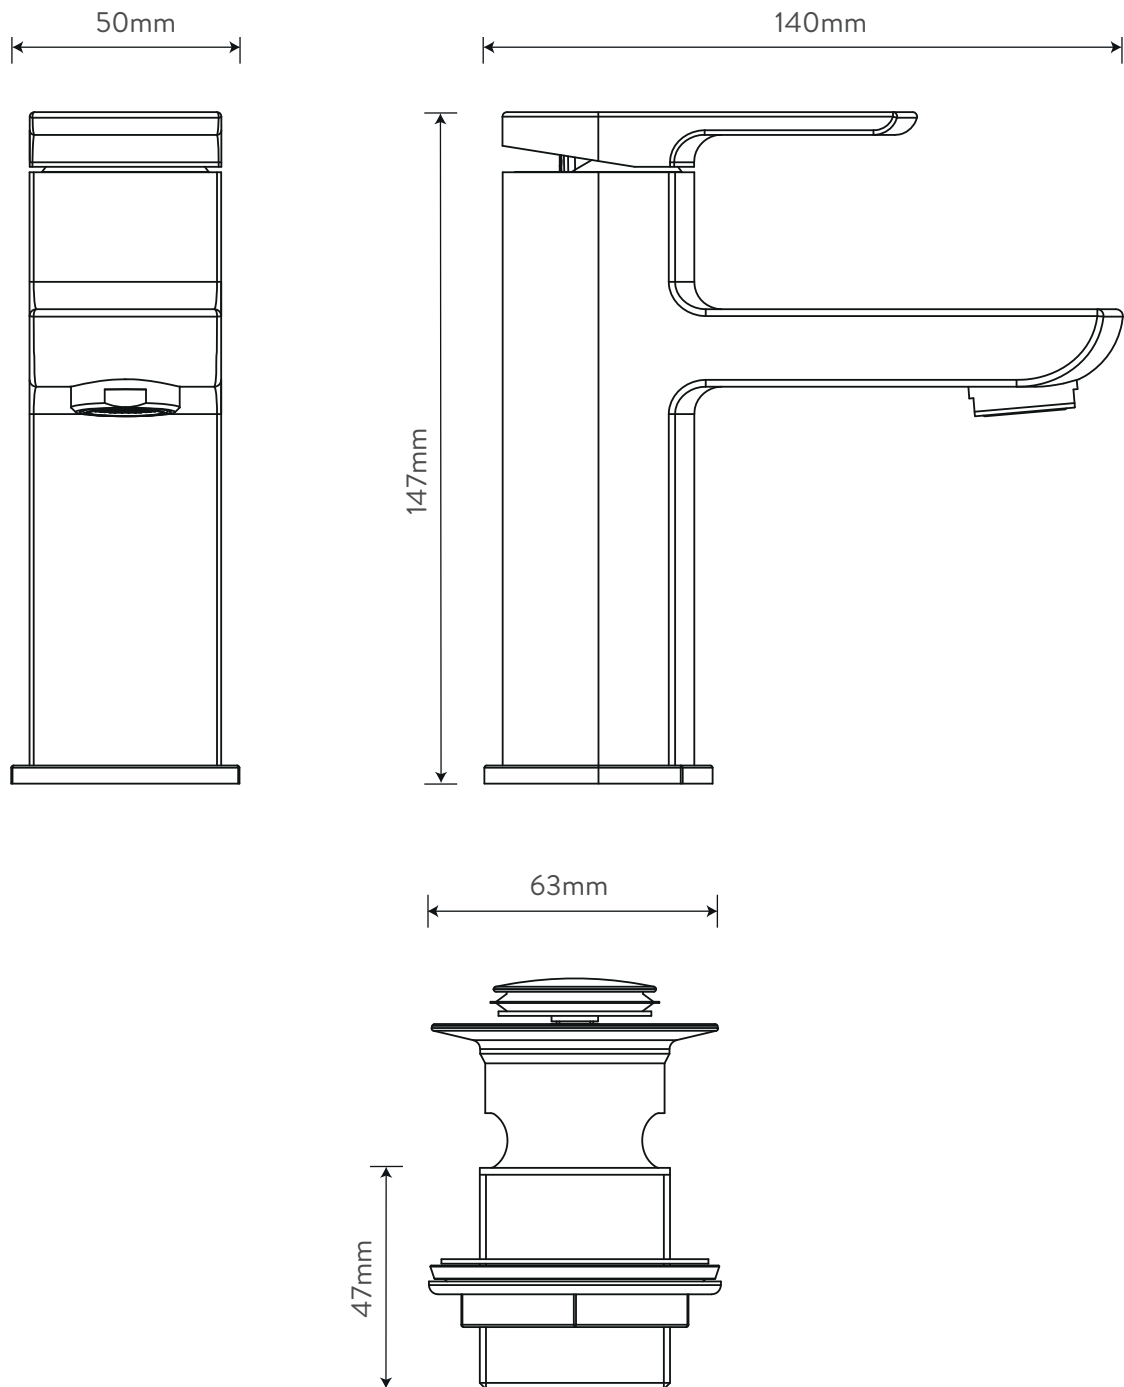

# AQUALISA DOWNTOWN™

LARGE MIXER TAP - CHROME  
(INCLUDING CLICK CLACK WASTE)

DT.LPT.CH

---

## DIMENSIONAL DRAWINGS

### TECHNICAL SPECIFICATIONS

Minimum pressure requirements	0.2 bar
Maximum pressure requirements	5 bar
Inlet fitting connections	2 x braided hose with 1/2" BSP female
Tap holes	1 hole
Handle type	Lever, dual control
Water system	Suitable for both low and high pressure systems
Features	Brass body with zinc handles
	Soft square design
	Click clack waste included
Colour	Chrome
Guarantee period	5 years (if the product is registered)