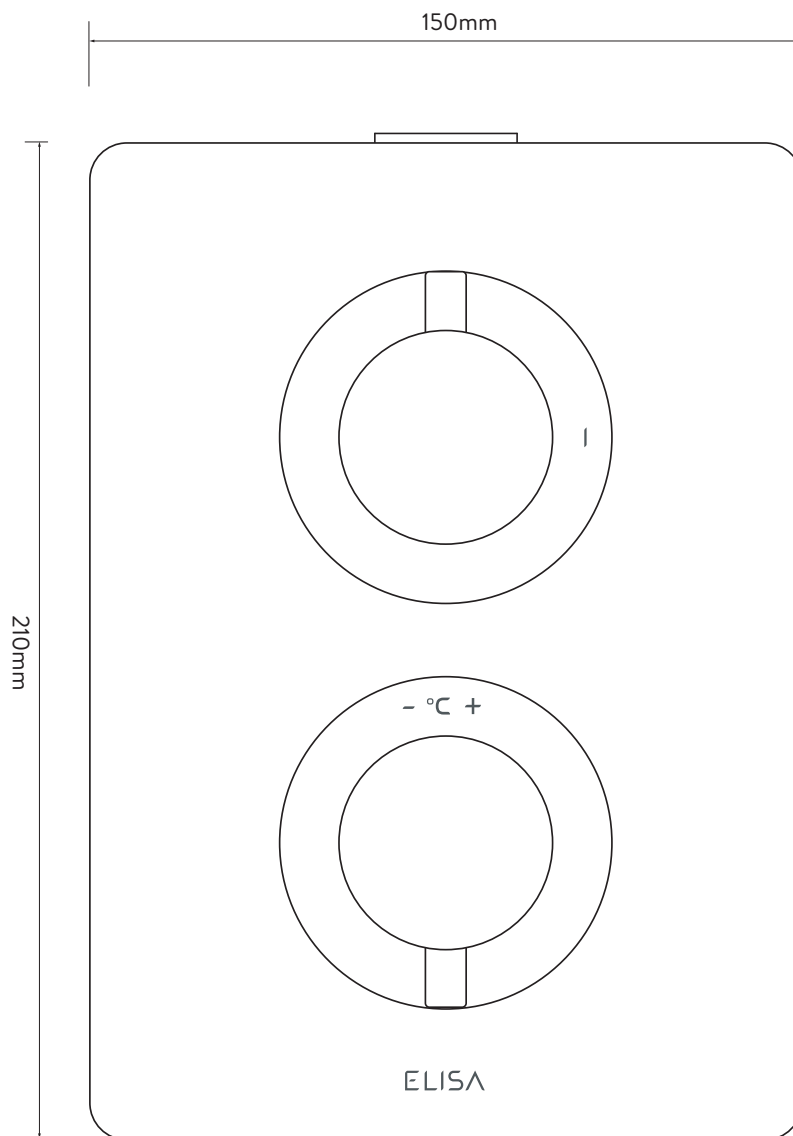

ELISA™

Rosa™

SINGLE OUTLET - CHROME DC001CH / BRUSHED BRASS DC001BB / MATT BLACK DC001MB

DUAL OUTLET - CHROME DC002CH / BRUSHED BRASS DC002BB / MATT BLACK DC002MB

TRIPLE OUTLET - CHROME DC003CH / BRUSHED BRASS DC003BB / MATT BLACK DC003MB

DIMENSIONAL DRAWINGS

*IMAGE SHOWN IS OF A SINGLE OUTLET FOR ILLUSTRATION PURPOSES ONLY