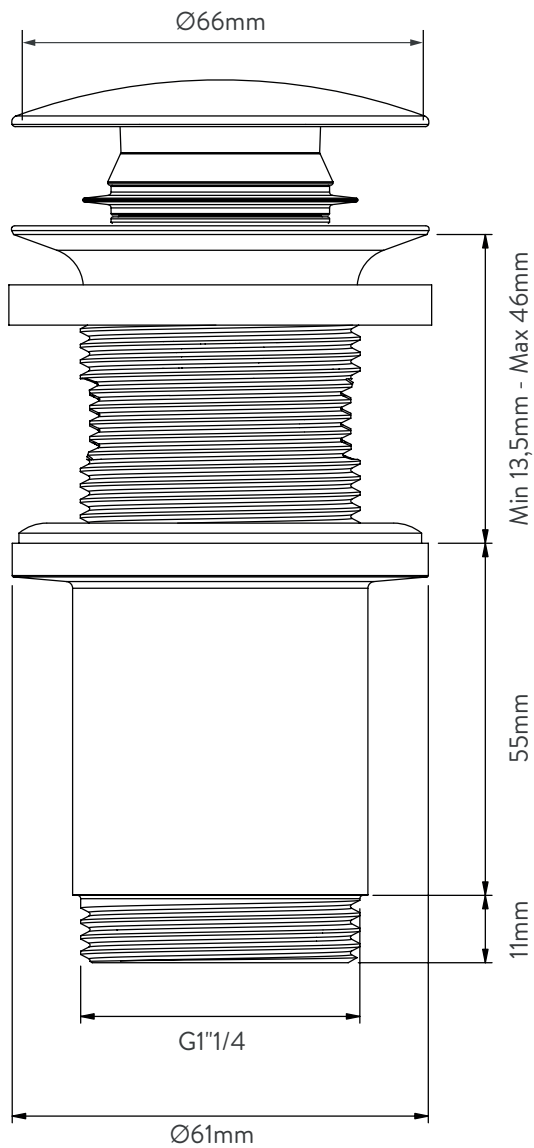

ELISA™ Antonella™

CLICK CLACK WASTE UNSLOTTED - MATT BLACK

DIMENSIONAL DRAWINGS

ELISA™

Antonella™

CLICK CLACK WASTE UNSLOTTED - MATT BLACK

TECHNICAL SPECIFICATIONS

Minimum pressure requirements	N/A
Maximum pressure requirements	N/A
Inlet fitting connections	
Tap holes	N/A
Handle type	N/A
Water system	N/A
Features	
Colour	Matt Black
Guarantee period	5 years (if the product is registered)