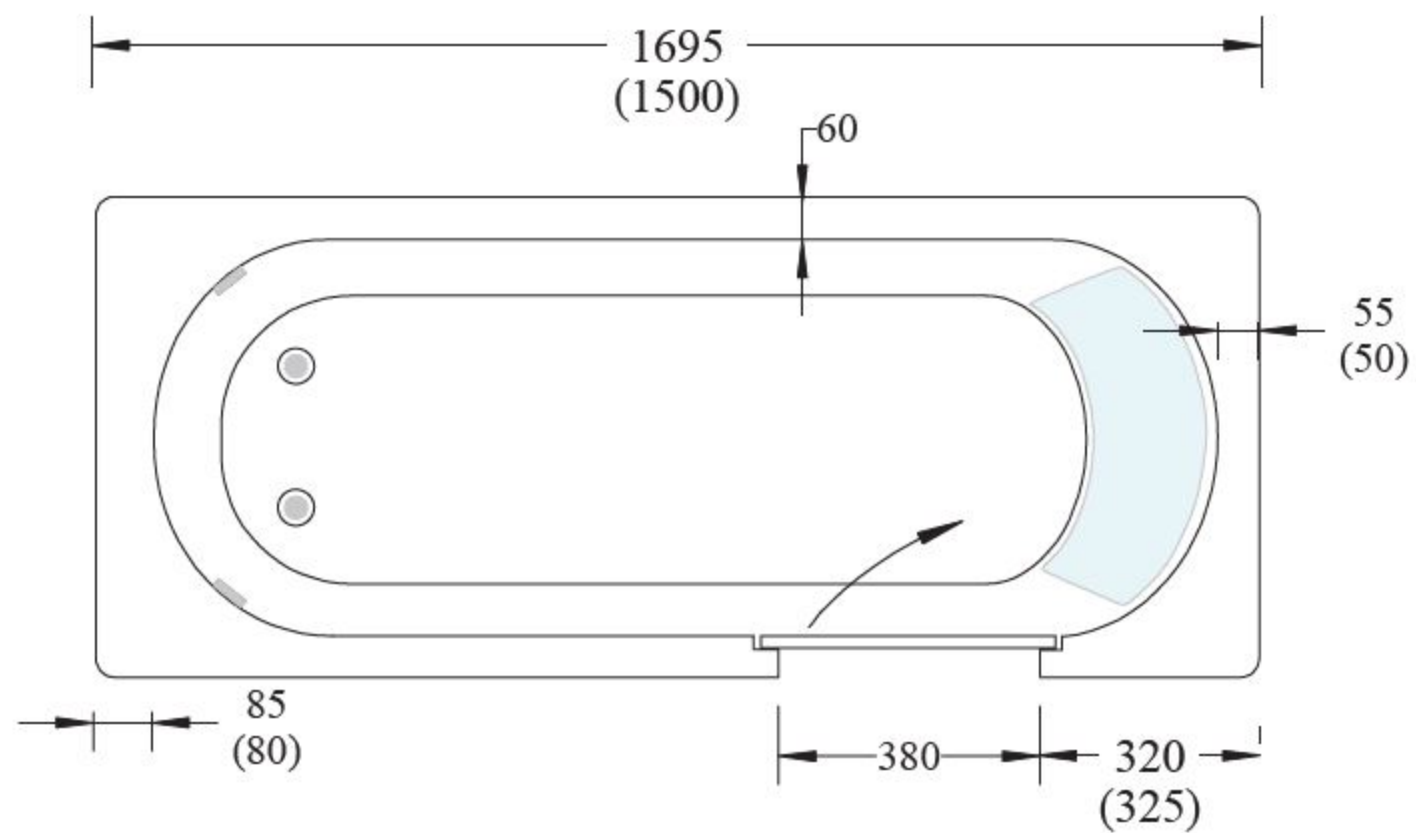

SHOWN AS RHS BATH (as door position)

THE DIMENSIONS IN BRACKETS REFER TO THE 1500 BATH

DIMENSIONS (NOMINAL) 1695 (or 1500) x 700 x 510 mm