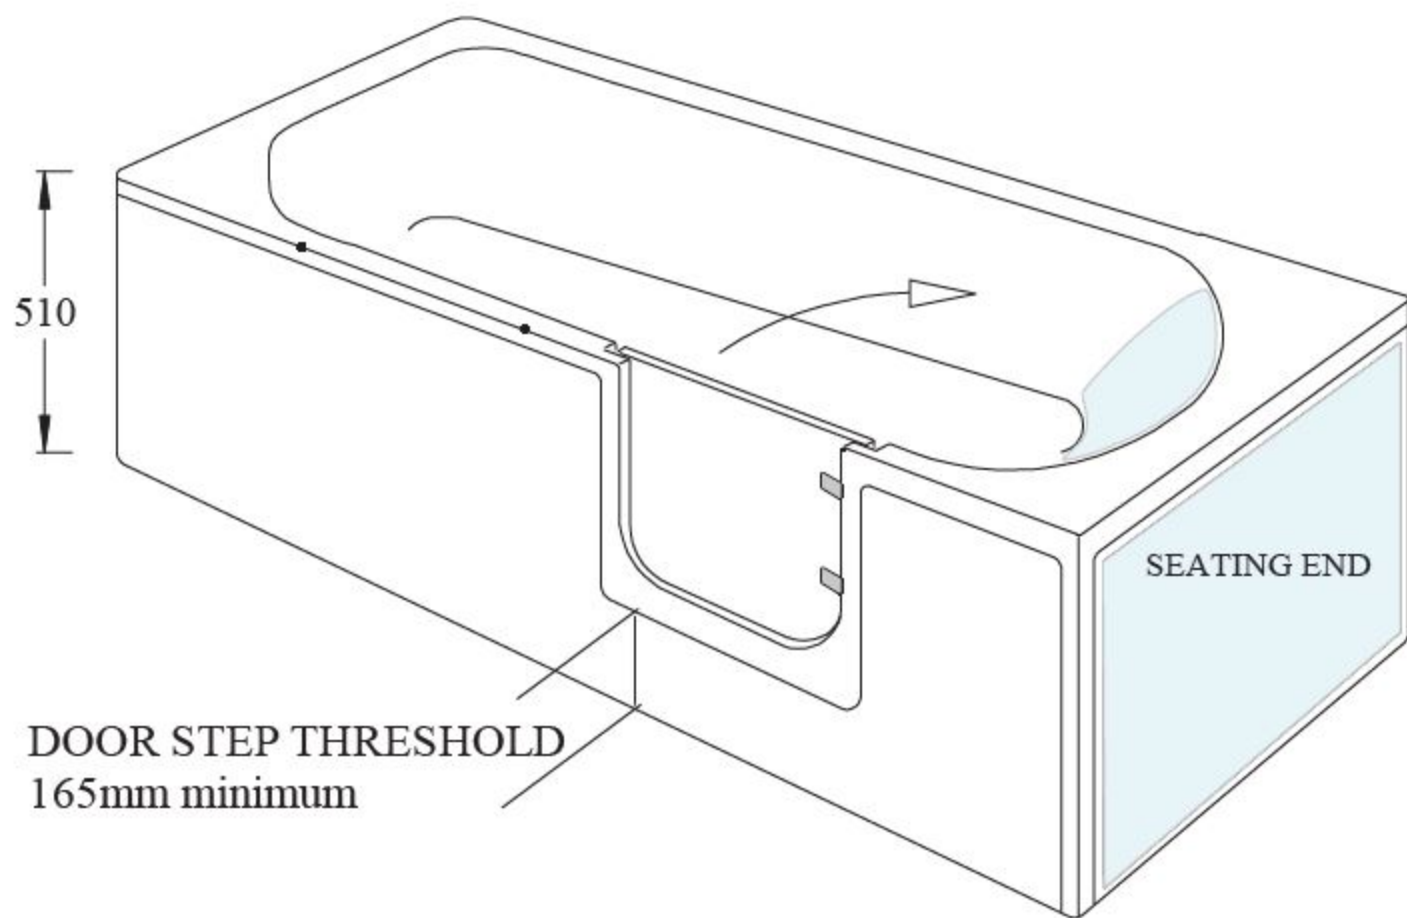

SHOWN AS RHS BATH (as door position)

THE DIMENSIONS IN BRACKETS REFER TO THE 1500 BATH

DIMENSIONS (NOMINAL) 1695 (or 1500) x 700 x 510 mm