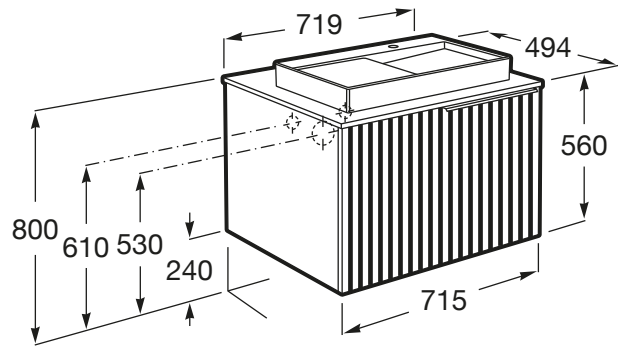

HORIZON

Vanity Unit with Marble Countertop and View Over Countertop Basin

DIMENSIONS

Length	719 mm
Width	494 mm
Height	560 mm

COLOURS AND FINISHES

554 White

TECHNICAL DRAWINGS

FEATURES

Base unit / Closing and opening system: Soft close drawers

Base unit / Doors and drawers combination: 1 drawer

Base unit / Internal drawers: 1

Basin / Taphole configuration: 1 prepunched, 1 taphole, 1 prepunched

Basin / Without overflow

Installation type: Wall-hung

Material / Base unit: MDF

Material / Basin: Vitreous china

Net weight (kg): 67.5

Space-saving waste included

Tap installation: On the basin

Base unit / Right hand opening