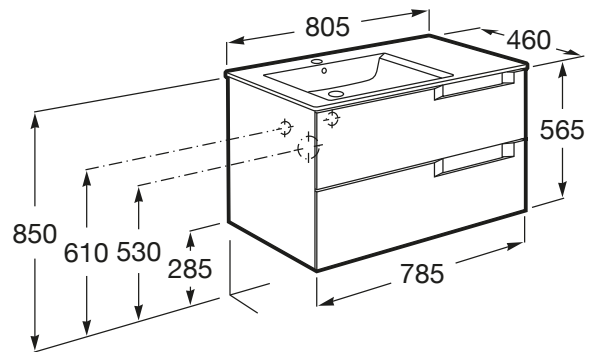

ALEYDA

Unik (vanity unit with 2 drawers and left hand basin)

DIMENSIONS

Length	805 mm
Width	460 mm
Height	565 mm

COLOURS AND FINISHES

TECHNICAL DRAWINGS

FEATURES

Base unit / Closing and opening system: Soft close drawers

Base unit / Doors and drawers combination: 2 drawers

Base unit / Internal dividers

Base unit / Organiser boxes: 1

Base unit / Structure: Drawers

Basin / Taphole configuration: 1 taphole in the middle

Basin Position: Left

Basin shape: Square

Dimensions / Basin and base unit / Height (mm): 565

Dimensions / Basin and base unit / Length (mm): 805

Dimensions / Basin and base unit / Width (mm): 460

Installation type: Wall-hung

Material / Base unit: MDF