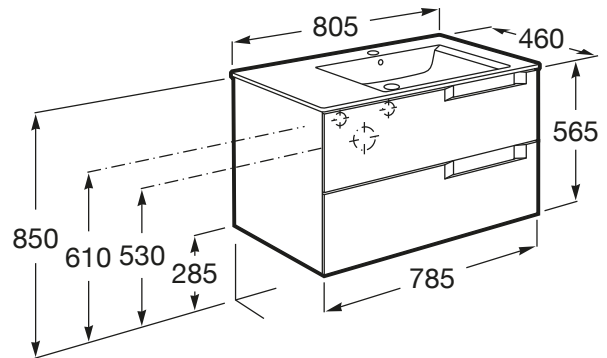

ALEYDA

Unik (vanity unit with 2 drawers and right hand basin)

DIMENSIONS

Length	805 mm
Width	460 mm
Height	565 mm

COLOURS AND FINISHES

514 Pebble Grey

TECHNICAL DRAWINGS

FEATURES

Base unit / Closing and opening system: Soft close drawers

Base unit / Doors and drawers combination: 2 drawers

Base unit / Internal dividers

Base unit / Organiser boxes: 1

Base unit / Structure: Drawers

Basin / Taphole configuration: 1 taphole in the middle

Basin Position: Right

Basin shape: Square

Dimensions / Basin and base unit / Height (mm): 565

Dimensions / Basin and base unit / Length (mm): 805

Dimensions / Basin and base unit / Width (mm): 460

Installation type: Wall-hung