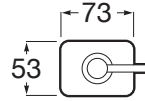

ONA

Over countertop soap dispenser

DIMENSIONS

Length	73 mm
Width	53 mm
Height	182 mm

COLOURS AND FINISHES

TECHNICAL DRAWINGS

FEATURES

Capacity (l): 0.2