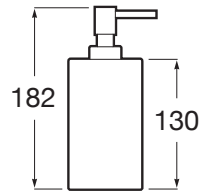

ONA

Over countertop soap dispenser

DIMENSIONS

Length	73 mm
Width	53 mm
Height	182 mm

COLOURS AND FINISHES

TECHNICAL DRAWINGS

FEATURES

Capacity (l): 0.2