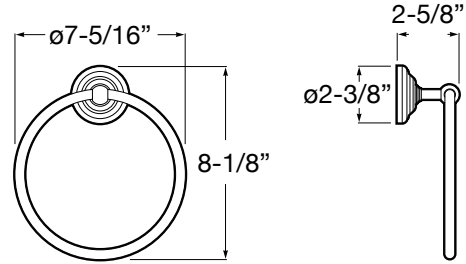

CARMEN

Towel ring

TECHNICAL DRAWINGS

FEATURES

Finish: Polished

Installation type: Wall-mounted

Material: Metal

Shape: Ring