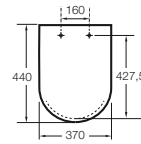

CARMEN

Soft-closing SUPRALIT® toilet seat and cover

DIMENSIONS

Length	428 mm
Width	370 mm
Height	45 mm

COLOURS AND FINISHES

TECHNICAL DRAWINGS

FEATURES

Ceramics bowl width (mm): 370

Length between the centers of bolts holes (mm): 160

Length from the centers of the bolts holes to the front of the bowl (mm):  
435

Shape: Round

Suitable for: WC

Supralit®

Antibacterial material

Soft close system