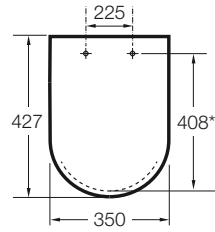

THE GAP

SQUARE - Compact slim soft-closing toilet seat and cover

TECHNICAL DRAWINGS

FEATURES

Compact seat / cover

EasyFix

Hinge material: Stainless steel

Quick release

Shape: Square

Suitable for: WC

UFSeat&Cover

EasyClean®

Soft close system

COMPATIBLE WITH

SQUARE - Compact back to wall vitreous china Rimless close-coupled WC with dual outlet

342737..H