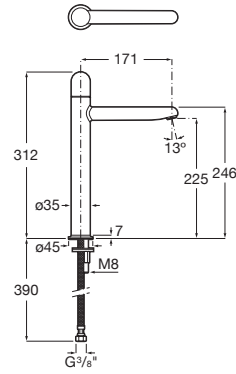

NU

Basin mixer smooth body with Dome handle. XL-SIZE

TECHNICAL DRAWINGS

FEATURES

- Acoustic level (dB): Group 1 (Up to 20 dB)
- Aerator type: Honeycomb PCA
- Application: Basin
- Cold water starts in the central position to save energy
- Faucet type: Single-lever
- Flexible supply hoses included
- Flow rate (l/min - 3 bar): 5
- Type of cartridge: Ceramic Disc
- Waste type: Waste not included
- Water and energy-saving

EverShine

SoftTurn®

COMPATIBLE WITH

Click-clack universal waste.
Vitreous plug Ø 65

5054015..

Nu

Nu faucet collection by Inma Bermúdez Studio is a timeless and fun collection that represents a purity of visual expression and a synthesis of essential design elements. Playing with colour and form in new and inventive ways, Nu allows for a whole personalization of the bathroom space.