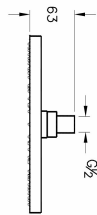

Name	Origin Rain Showerhead
Collection	Origin
Finish	Chrome
Brand	VitrA
Guarantee	5 Years
Certificate	EPD
Awards	Good Design
Designer	VitrA Design Team
Colour	Chrome

Product Code: A45638

Description

Chrome

VitrA reserves the right to make changes in products and technical details without prior notice.

All drawings contain the necessary measurements which are subject to standard tolerances. For exact measurements, in particular for customized installation scenarios, it can only be taken from the finished ceramic product.