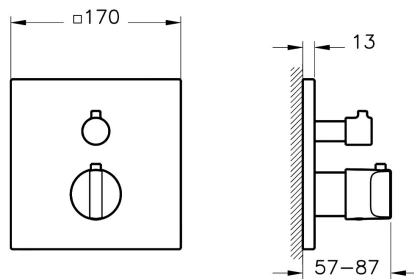

<b>Name</b>	<b>Built-in Therm. Bath/Shower Mixer V-Box</b>
<b>Collection</b>	Suit U
<b>Height</b>	170
<b>Width</b>	170
<b>Depth</b>	87
<b>Colour</b>	Chrome
<b>Certificate</b>	WRAS
<b>Mounting type</b>	Built-in
<b>Spout Length</b>	0
<b>Finish</b>	Chrome
<b>Recommended Minimum Pressure</b>	Min:0.5-Max:10Recommended(1-4)
<b>Cartridge</b>	BluEco & BlueStep / C3
<b>Brand</b>	VitrA
<b>Driver IP</b>	0

## Description

VitrA reserves the right to make changes in products and technical details without prior notice.

All drawings contain the necessary measurements which are subject to standard tolerances. For exact measurements, in particular for customized installation scenarios, it can only be taken from the finished ceramic product.