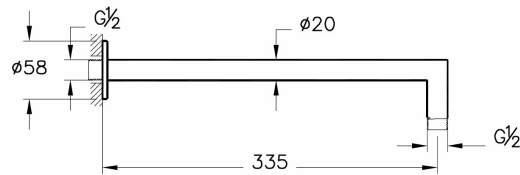

## Description

Matt Black

VitrA reserves the right to make changes in products and technical details without prior notice.

All drawings contain the necessary measurements which are subject to standard tolerances. For exact measurements, in particular for customized installation scenarios, it can only be taken from the finished ceramic product.