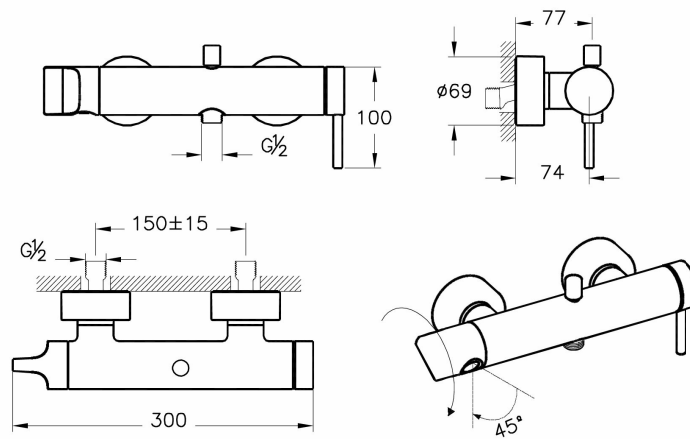

| | |
|-------------------|--------------------------|
| Name | Origin Bath/Shower Mixer |
| Collection | Origin |
| Brand | VitrA |
| Aerator | Silicon |
| Water Label Class | A |
| Mounting type | Wall-Mounted |
| Guarantee | 10 Years |
| Designer | VitrA Design Team |
| Colour | Matt Black |

Product Code: A4261936

Description

Matt Black, wall-mounted bath/shower mixer, excludes handset and hose

VitrA reserves the right to make changes in products and technical details without prior notice.

All drawings contain the necessary measurements which are subject to standard tolerances. For exact measurements, in particular for customized installation scenarios, it can only be taken from the finished ceramic product.