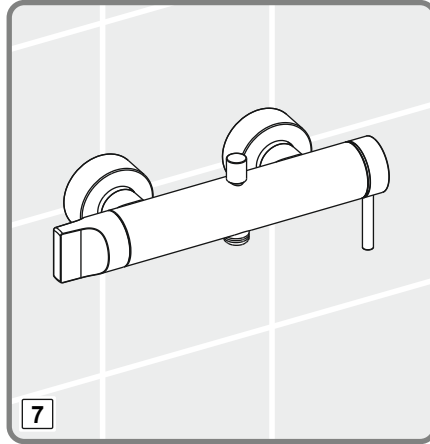

- 1-The mixer with the mechanical mixing for the sink, with the visible composite body connected to the horizontal surface with the double holes, without the direction changers, the flow with the movable outlet, CLASS and acoustics group; GRUP 1 B (MODEL: Minimax S Series)
- 2- The mixer with the mechanical mixing for the sink, with the visible body, connected to the horizontal surface with a single hole, without the direction changers, the flow class with the fixed outlet, Acoustics Group; GRUP 1 B (Model: Memoria Series, Brava Series, T4 Series, Style - S Series, Nest Trendy Series, Matrix Series, Z-Line Series, Q-Line Series, X-Line Series, Flo S Series, Minimax S Series, Axe S Series, Dynamic S Series, Solid S Series, Bliss Series)
- 3- The mixer with the mechanical mixing for the bathroom /shower the invisible (embedded) body, connected to the horizontal surface with the several holes with the direction changer, the fixed outlet flow class and acoustics group; GRUP 1 C/A (Model: Memoria Series, Brava Series, T4 Series, Style - S Series, Nest Trendy Series, Matrix Series, Z - Line Series, Pure Series, Q - Line Series, X - Line Series, Flo S Series, Minimax S Series, Axe S Series, Dynamic S Series, Solid S Series, Bliss Series)
- 4- The mixer with the mechanical mixing for the bathroom / shower, the invisible body, connected to horizontal surface with the several holes, with the direction changer, the flow class with the fixed outlet Acoustics group; GRUP 1 C/A (Model: Memoria Series, Brava Series, T4 Series, Style - S Series, Nest Trendy Series, Matrix Series, Z - Line Series, Pure Series, Q - Line Series, X - Line Series, Flo S Series, Minimax S Series, Axe S Series, Dynamic S Series, Solid S Series, Bliss Series)
- 5- The mixer with the mechanical mixing for the bathroom, the visible composite body, connected to horizontal surface with a single hole, without the direction changer, the flow class with the jagless outlet and Acoustics Group; GRUP 1 A (Model: Brava Acoustics Group, Nest Trendy Series, Matrix Series, Z-Line Series, X-Line Series, Flo S Series, Minimax S Series, Axe S Series, Dynamic S Series, Solid S Series, Bliss Series)
- 6- The mixer with the mechanical mixing for the sink, the visible composite body connected to horizontal surface with a single hole, without the direction changer, the flow class with movable outlet Acoustics Group; GRUP 1 B (Model: Brava Series, Nest Trendy Series, Z - Line Series, Style - S Series, Q - Line Series, X Line Series, Flo S Series, Minimax S Series, Axe S Series, Dynamic S Series, Solid S Series, Bliss Series, İlia Series (Industrial) Split dual-flow, Maestro pull-down, Maestro pull-out, Harmony XL pull-out, Harmony pull-out, Single Serisi)
- 7- The mixer with the mechanical mixing for the sink, the visible body connected to horizontal surface with a single hole, without the direction changer, the flow class with the movable outlet Acoustics group; GRUP 1 B (Model: Z - Line Series, X Line Series, Flo S Series, Minimax S Series, Axe S Series, Dynamic S Series, Solid S Series, Bliss Series)