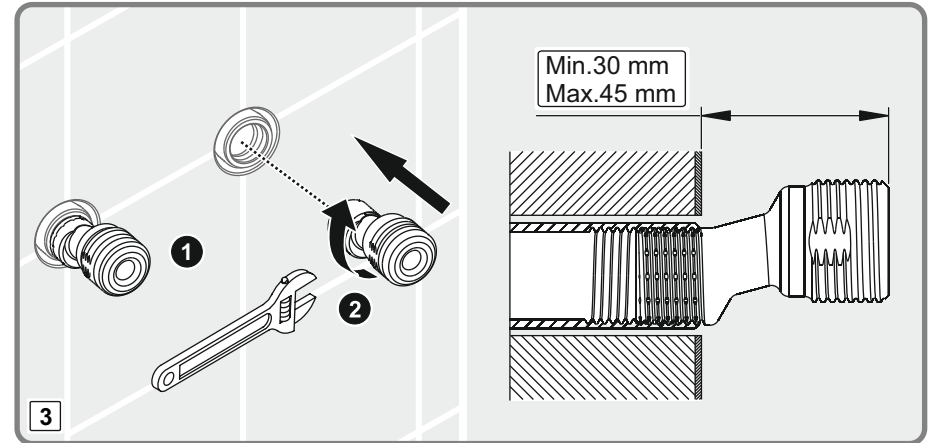

- 1-The mixer with the mechanical mixing for the sink, with the visible composite body connected to the horizontal surface with the double holes, without the direction changers, the flow with the movable outlet, CLASS and acoustics group; GRUP 1 B (MODEL: Minimax S Series)
- 2- The mixer with the mechanical mixing for the sink, with the visible body, connected to the horizontal surface with a single hole, without the direction changers, the flow class with the fixed outlet, Acoustics Group; GRUP 1 B (Model: Memoria Series, Brava Series, T4 Series, Style - S Series, Nest Trendy Series, Matrix Series, Z-Line Series, Q-Line Series, X-Line Series, Flo S Series, Minimax S Series, Axe S Series, Dynamic S Series, Solid S Series, Bliss Series)
- 3- The mixer with the mechanical mixing for the bathroom /shower the invisible (embedded) body, connected to the horizontal surface with the several holes with the direction changer, the fixed outlet flow class and acoustics group; GRUP 1 C/A (Model: Memoria Series, Brava Series, T4 Series, Style - S Series, Nest Trendy Series, Matrix Series, Z - Line Series, Pure Series, Q - Line Series, X - Line Series, Flo S Series, Minimax S Series, Axe S Series, Dynamic S Series, Solid S Series, Bliss Series)
- 4- The mixer with the mechanical mixing for the bathroom / shower, the invisible body, connected to horizontal surface with the several holes, with the direction changer, the flow class with the fixed outlet Acoustics group; GRUP 1 C/A (Model: Memoria Series, Brava Series, T4 Series, Style - S Series, Nest Trendy Series, Matrix Series, Z - Line Series, Pure Series, Q - Line Series, X - Line Series, Flo S Series, Minimax S Series, Axe S Series, Dynamic S Series, Solid S Series, Bliss Series)
- 5- The mixer with the mechanical mixing for the bathroom, the visible composite body, connected to horizontal surface with a single hole, without the direction changer, the flow class with the jagless outlet and Acoustics Group; GRUP 1 A (Model: Brava Acoustics Group, Nest Trendy Series, Matrix Series, Z-Line Series, X-Line Series, Flo S Series, Minimax S Series, Axe S Series, Dynamic S Series, Solid S Series, Bliss Series)
- 6- The mixer with the mechanical mixing for the sink, the visible composite body connected to horizontal surface with a single hole, without the direction changer, the flow class with movable outlet Acoustics Group; GRUP 1 B (Model: Brava Series, Nest Trendy Series, Z - Line Series, Style - S Series, Q - Line Series, X Line Series, Flo S Series, Minimax S Series, Axe S Series, Dynamic S Series, Solid S Series, Bliss Series, İlia Series (Industrial) Split dual-flow, Maestro pull-down, Maestro pull-out, Harmony XL pull-out, Harmony pull-out, Single Serisi)
- 7- The mixer with the mechanical mixing for the sink, the visible body connected to horizontal surface with a single hole, without the direction changer, the flow class with the movable outlet Acoustics group; GRUP 1 B (Model: Z - Line Series, X Line Series, Flo S Series, Minimax S Series, Axe S Series, Dynamic S Series, Solid S Series, Bliss Series)