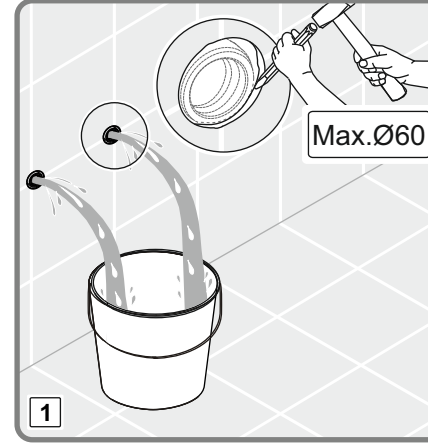

- 1-The mixer with the mechanical mixing for the sink, with the visible composite body connected to the horizontal surface with the double holes, without the direction changers, the flow with the movable outlet, CLASS and acoustics group; GRUP 1 B (MODEL: Minimax S Series)
- 2- The mixer with the mechanical mixing for the sink, with the visible body, connected to the horizontal surface with a single hole, without the direction changers, the flow class with the fixed outlet, Acoustics Group; GRUP 1 B (Model: Memoria Series, Brava Series, T4 Series, Style - S Series, Nest Trendy Series, Matrix Series, Z-Line Series, Q-Line Series, X-Line Series, Flo S Series, Minimax S Series, Axe S Series, Dynamic S Series, Solid S Series, Bliss Series)
- 3- The mixer with the mechanical mixing for the bathroom /shower the invisible (embedded) body, connected to the horizontal surface with the several holes with the direction changer, the fixed outlet flow class and acoustics group; GRUP 1 C/A (Model: Memoria Series, Brava Series, T4 Series, Style - S Series, Nest Trendy Series, Matrix Series, Z - Line Series, Pure Series, Q - Line Series, X - Line Series, Flo S Series, Minimax S Series, Axe S Series, Dynamic S Series, Solid S Series, Bliss Series)
- 4- The mixer with the mechanical mixing for the bathroom / shower, the invisible body, connected to horizontal surface with the several holes, with the direction changer, the flow class with the fixed outlet Acoustics group; GRUP 1 C/A (Model: Memoria Series, Brava Series, T4 Series, Style - S Series, Nest Trendy Series, Matrix Series, Z - Line Series, Pure Series, Q - Line Series, X - Line Series, Flo S Series, Minimax S Series, Axe S Series, Dynamic S Series, Solid S Series, Bliss Series)
- 5- The mixer with the mechanical mixing for the bathroom, the visible composite body, connected to horizontal surface with a single hole, without the direction changer, the flow class with the jagless outlet and Acoustics Group; GRUP 1 A (Model: Brava Acoustics Group, Nest Trendy Series, Matrix Series, Z-Line Series, X-Line Series, Flo S Series, Minimax S Series, Axe S Series, Dynamic S Series, Solid S Series, Bliss Series)
- 6- The mixer with the mechanical mixing for the sink, the visible composite body connected to horizontal surface with a single hole, without the direction changer, the flow class with movable outlet Acoustics Group; GRUP 1 B (Model: Brava Series, Nest Trendy Series, Z - Line Series, Style - S Series, Q - Line Series, X Line Series, Flo S Series, Minimax S Series, Axe S Series, Dynamic S Series, Solid S Series, Bliss Series, İlia Series (Industrial) Split dual-flow, Maestro pull-down, Maestro pull-out, Harmony XL pull-out, Harmony pull-out, Single Serisi)
- 7- The mixer with the mechanical mixing for the sink, the visible body connected to horizontal surface with a single hole, without the direction changer, the flow class with the movable outlet Acoustics group; GRUP 1 B (Model: Z - Line Series, X Line Series, Flo S Series, Minimax S Series, Axe S Series, Dynamic S Series, Solid S Series, Bliss Series)