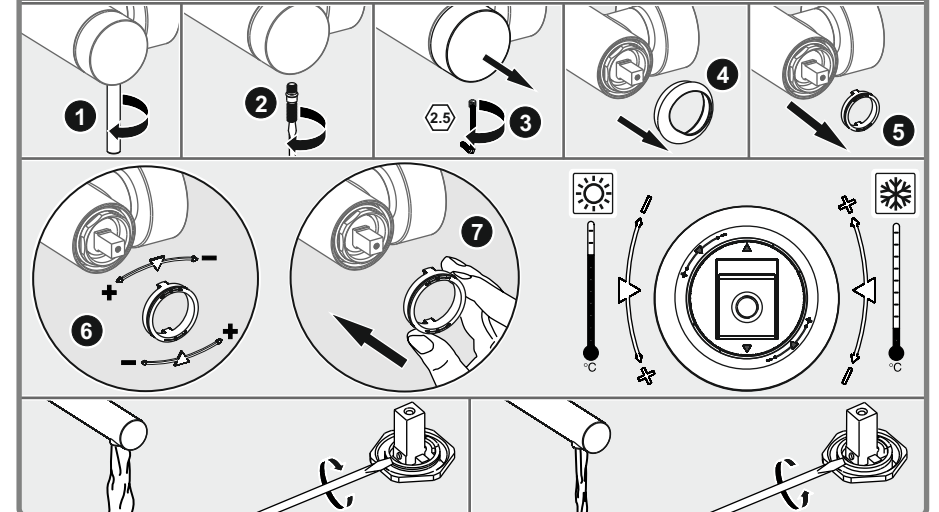

SICAKLIK VE DEBI AYARI TEMPERATURE & FLOW RATE ADJUSTMENT

*Isı ve debi ayarlama özelliği sadece belirli modellerde bulunmaktadır.

*The feature of temperature and flow rate adjustment is valid for certain models.