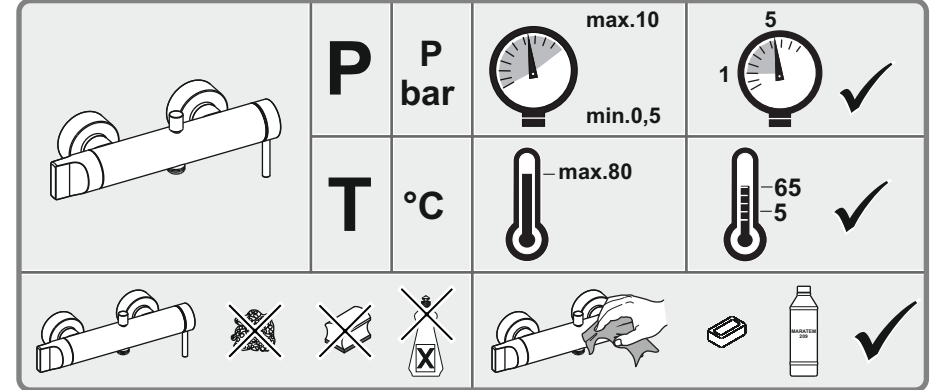

- 1-The mixer with the mechanical mixing for the sink, with the visible composite body connected to the horizontal surface with the double holes, without the direction changers, the flow with the movable outlet, CLASS and acoustics group; GRUP 1 B (MODEL: Minimax S Series)
- 2- The mixer with the mechanical mixing for the sink, with the visible body, connected to the horizontal surface with a single hole, without the direction changers, the flow class with the fixed outlet, Acoustics Group; GRUP 1 B (Model: Memoria Series, Brava Series, T4 Series, Style - S Series, Nest Trendy Series, Matrix Series, Z-Line Series, Q-Line Series, X-Line Series, Flo S Series, Minimax S Series, Axe S Series, Dynamic S Series, Solid S Series, Bliss Series)
- 3- The mixer with the mechanical mixing for the bathroom /shower the invisible (embedded) body, connected to the horizontal surface with the several holes with the direction changer, the fixed outlet flow class and acoustics group; GRUP 1 C/A (Model: Memoria Series, Brava Series, T4 Series, Style - S Series, Nest Trendy Series, Matrix Series, Z - Line Series, Pure Series, Q - Line Series, X - Line Series, Flo S Series, Minimax S Series, Axe S Series, Dynamic S Series, Solid S Series, Bliss Series)
- 4- The mixer with the mechanical mixing for the bathroom / shower, the invisible body, connected to horizontal surface with the several holes, with the direction changer, the flow class with the fixed outlet Acoustics group; GRUP 1 C/A (Model: Memoria Series, Brava Series, T4 Series, Style - S Series, Nest Trendy Series, Matrix Series, Z - Line Series, Pure Series, Q - Line Series, X - Line Series, Flo S Series, Minimax S Series, Axe S Series, Dynamic S Series, Solid S Series, Bliss Series)
- 5- The mixer with the mechanical mixing for the bathroom, the visible composite body, connected to horizontal surface with a single hole, without the direction changer, the flow class with the jagless outlet and Acoustics Group; GRUP 1 A (Model: Brava Acoustics Group, Nest Trendy Series, Matrix Series, Z-Line Series, X-Line Series, Flo S Series, Minimax S Series, Axe S Series, Dynamic S Series, Solid S Series, Bliss Series)
- 6- The mixer with the mechanical mixing for the sink, the visible composite body connected to horizontal surface with a single hole, without the direction changer, the flow class with movable outlet Acoustics Group; GRUP 1 B (Model: Brava Series, Nest Trendy Series, Z - Line Series, Style - S Series, Q - Line Series, X Line Series, Flo S Series, Minimax S Series, Axe S Series, Dynamic S Series, Solid S Series, Bliss Series, İlia Series (Industrial) Split dual-flow, Maestro pull-down, Maestro pull-out, Harmony XL pull-out, Harmony pull-out, Single Serisi)
- 7- The mixer with the mechanical mixing for the sink, the visible body connected to horizontal surface with a single hole, without the direction changer, the flow class with the movable outlet Acoustics group; GRUP 1 B (Model: Z - Line Series, X Line Series, Flo S Series, Minimax S Series, Axe S Series, Dynamic S Series, Solid S Series, Bliss Series)