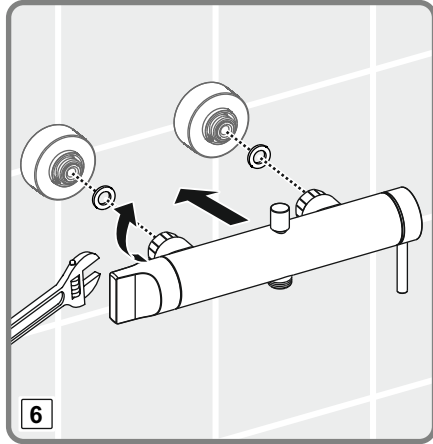

- 1-The mixer with the mechanical mixing for the sink, with the visible composite body connected to the horizontal surface with the double holes, without the direction changers, the flow with the movable outlet, CLASS and acoustics group; GRUP 1 B (MODEL: Minimax S Series)
- 2- The mixer with the mechanical mixing for the sink, with the visible body, connected to the horizontal surface with a single hole, without the direction changers, the flow class with the fixed outlet, Acoustics Group; GRUP 1 B (Model: Memoria Series, Brava Series, T4 Series, Style - S Series, Nest Trendy Series, Matrix Series, Z-Line Series, Q-Line Series, X-Line Series, Flo S Series, Minimax S Series, Axe S Series, Dynamic S Series, Solid S Series, Bliss Series)
- 3- The mixer with the mechanical mixing for the bathroom /shower the invisible (embedded) body, connected to the horizontal surface with the several holes with the direction changer, the fixed outlet flow class and acoustics group; GRUP 1 C/A (Model: Memoria Series, Brava Series, T4 Series, Style - S Series, Nest Trendy Series, Matrix Series, Z - Line Series, Pure Series, Q - Line Series, X - Line Series, Flo S Series, Minimax S Series, Axe S Series, Dynamic S Series, Solid S Series, Bliss Series)
- 4- The mixer with the mechanical mixing for the bathroom / shower, the invisible body, connected to horizontal surface with the several holes, with the direction changer, the flow class with the fixed outlet Acoustics group; GRUP 1 C/A (Model: Memoria Series, Brava Series, T4 Series, Style - S Series, Nest Trendy Series, Matrix Series, Z - Line Series, Pure Series, Q - Line Series, X - Line Series, Flo S Series, Minimax S Series, Axe S Series, Dynamic S Series, Solid S Series, Bliss Series)
- 5- The mixer with the mechanical mixing for the bathroom, the visible composite body, connected to horizontal surface with a single hole, without the direction changer, the flow class with the jagless outlet and Acoustics Group; GRUP 1 A (Model: Brava Acoustics Group, Nest Trendy Series, Matrix Series, Z-Line Series, X-Line Series, Flo S Series, Minimax S Series, Axe S Series, Dynamic S Series, Solid S Series, Bliss Series)
- 6- The mixer with the mechanical mixing for the sink, the visible composite body connected to horizontal surface with a single hole, without the direction changer, the flow class with movable outlet Acoustics Group; GRUP 1 B (Model: Brava Series, Nest Trendy Series, Z - Line Series, Style - S Series, Q - Line Series, X Line Series, Flo S Series, Minimax S Series, Axe S Series, Dynamic S Series, Solid S Series, Bliss Series, İlia Series (Industrial) Split dual-flow, Maestro pull-down, Maestro pull-out, Harmony XL pull-out, Harmony pull-out, Single Serisi)
- 7- The mixer with the mechanical mixing for the sink, the visible body connected to horizontal surface with a single hole, without the direction changer, the flow class with the movable outlet Acoustics group; GRUP 1 B (Model: Z - Line Series, X Line Series, Flo S Series, Minimax S Series, Axe S Series, Dynamic S Series, Solid S Series, Bliss Series)