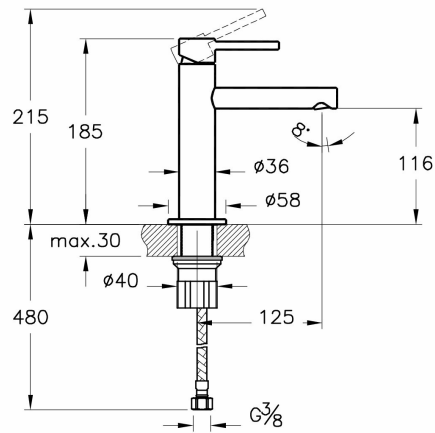

Name	Origin Basin Mixer
Collection	Origin
Brand	VitrA
Cartridge	25 mm Kartuş
Water Label Class	A
Mounting type	Standard
Guarantee	10 Years
Designer	VitrA Design Team
Colour	Chrome

Product Code: A42556VUK

Description

Chrome, excludes waste

VitrA reserves the right to make changes in products and technical details without prior notice.

All drawings contain the necessary measurements which are subject to standard tolerances. For exact measurements, in particular for customized installation scenarios, it can only be taken from the finished ceramic product.