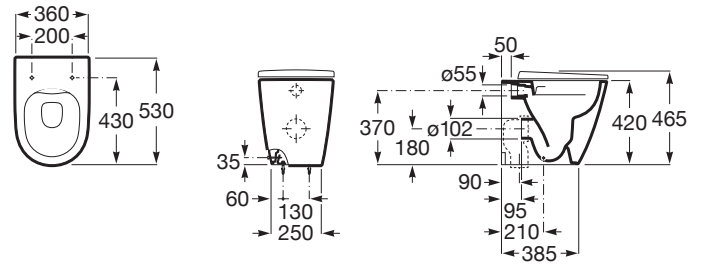

ONA

Vitreous china back to wall close-coupled WC with dual outlet

DIMENSIONS

|        |        |
|--------|--------|
| Length | 360 mm |
| Width  | 530 mm |
| Height | 465 mm |

COLOURS AND FINISHES

00 White

TECHNICAL DRAWINGS

FEATURES

Back-to-wall

Flushing system: Washdown

Installation type: Floor-standing

Outlet type: Dual

Roca Rimless®

Shape: Round

Weight (Kg): 25

COMPATIBLE WITH

Soft-close SUPRALIT®  
toilet seat and cover

801E12..1

SUPRALIT® toilet seat and  
cover

801E10..1