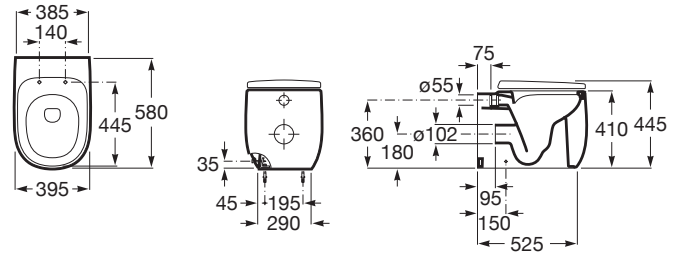

BEYOND

Back to wall single floorstanding Rimless WC with dual outlet

DIMENSIONS

Length	395 mm
Width	580 mm
Height	445 mm

COLOURS AND FINISHES

00 White

TECHNICAL DRAWINGS

FEATURES

Back-to-wall

Fixing kit: Included

Flushing system: Washdown

Installation type: Floor-standing

Outlet type: Dual

Roca Rimless®

Shape: Soft

COMPATIBLE WITH