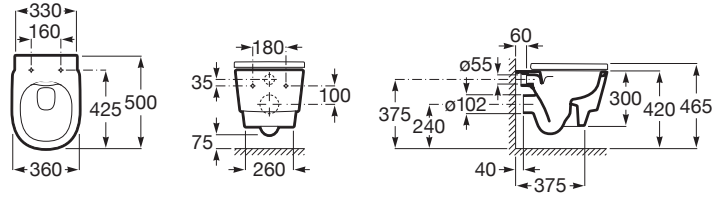

TURA

Wall-hung rimless toilet in vitreous china

DIMENSIONS

Length	360 mm
Width	500 mm
Height	465 mm

COLOURS AND FINISHES

TECHNICAL DRAWINGS

FEATURES

- Fixing kit: Included
- Installation type: Wall-hung
- Outlet type: Horizontal
- Roca Rimless®
- Shape: Round
- Style: Minimal
- Weight (Kg): 22

COMPATIBLE WITH

Soft-close toilet seat and cover
801F02..2

Duplo WC L with AG valve (under window) 820mm high concealed cistern and frame for wall-hung WCs
890121010

Tura

Designed by Andreu Carulla, Tura is a complete bathroom collection shaped and inspired by architecture and the Mediterranean light. Tura is a game of volumes and voids, of light and shadows translated into elements for the bathroom. Innovation and sustainability can be found throughout the collection, from the design and technology to the use of recycled materials and plastic-free packaging.