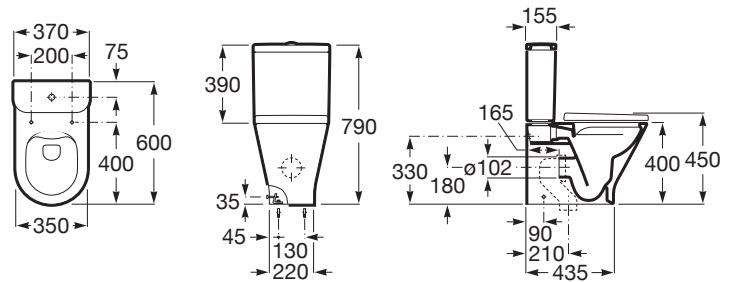

THE GAP

ROUND - Back to wall vitreous china close-coupled Rimless WC with dual outlet

DIMENSIONS

Length	370 mm
Width	600 mm
Height	790 mm

COLOURS AND FINISHES

TECHNICAL DRAWINGS

FEATURES

- Back-to-wall
- Elbow included
- Fixing kit: Included
- Flushing system: Washdown
- Installation type: Floor-standing
- Outlet type: Dual
- Rim type: Closed
- Roca Rimless®
- Shape: Round
- Weight (Kg): 30

Compact toilet

COMPATIBLE WITH

ROUND - Dual flush 4,5/3L  
WC cistern with bottom inlet

3410NC..F

ROUND - Soft-closing  
compact toilet seat and  
cover

801D22..1

ROUND - Compact toilet  
seat and cover

801D20..1