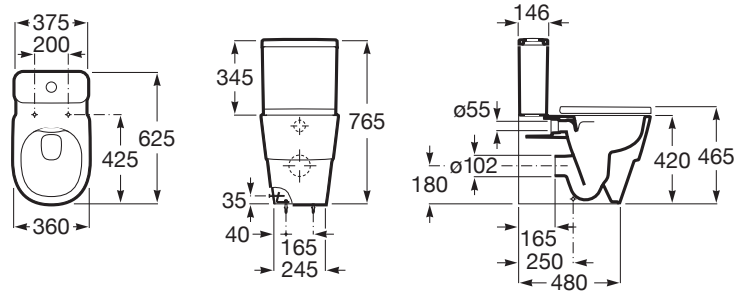

TURA

Close-coupled rimless toilet moulded back to wall in vitreous china with dual outlet

DIMENSIONS

Length	375 mm
Width	625 mm
Height	765 mm

COLOURS AND FINISHES

00 White

TECHNICAL DRAWINGS

FEATURES

- Back-to-wall
- Elbow included
- Fixing kit: Included
- Installation type: Floor-standing
- Outlet type: Dual
- Roca Rimless®
- Shape: Round
- Style: Minimal
- Water Inlet System: Bottom Inlet
- Weight (Kg): 31