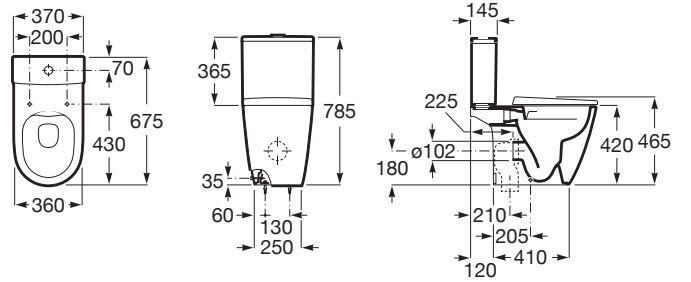

ONA

Vitreous china close-coupled Rimless toilet with dual outlet

DIMENSIONS

Length	360 mm
Width	675 mm
Height	420 mm

COLOURS AND FINISHES

00 White

TECHNICAL DRAWINGS

FEATURES

- Flushing system: Washdown
- Installation type: Floor-standing
- Outlet type: Dual
- Roca Rimless®
- Shape: Round
- Weight (Kg): 26

COMPATIBLE WITH

Soft-close SUPRALIT®
toilet seat and cover

801E12..1

SUPRALIT® toilet seat and
cover