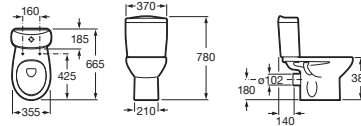

LAURA

Vitreous china close-coupled WC with horizontal outlet

DIMENSIONS

Length	355 mm
Width	665 mm
Height	780 mm

COLOURS AND FINISHES

TECHNICAL DRAWINGS

FEATURES

Fixing kit: Included

Flushing system: Washdown

Installation type: Floor-standing

Outlet type: Horizontal

Recommended for public spaces

Shape: Round

**COMPATIBLE WITH**

Lacquered toilet seat and cover

801B60..B