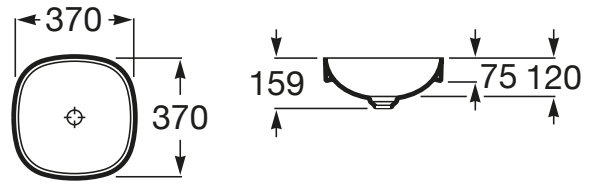

INSPIRA

SOFT - In countertop FINECERAMIC® basin

DIMENSIONS

Length	370 mm
Width	370 mm
Height	75 mm

COLOURS AND FINISHES

00 White

TECHNICAL DRAWINGS

FEATURES

- Basin capacity (l): 9.25
- Bowl position: Central
- Fixing kit: Not included
- Installation type: Drop-in / Countertop
- Material: FINECERAMIC®
- Shape: Corner
- Taphole configuration: No tapholes
- Waste: Not included
- Weight (Kg): 4.1
- Without overflow

506403110

1 1/4" outlet connector for basin. 250 Pipe

506401614

Inspira

Three shapes, multiple combinations, ample possibilities. This vitreous china and furniture collection, with 3 design lines - Round (round), Soft (with soft angles) and Square (square)-, which can be perfectly combined, will bring life to bathroom spaces in any style.