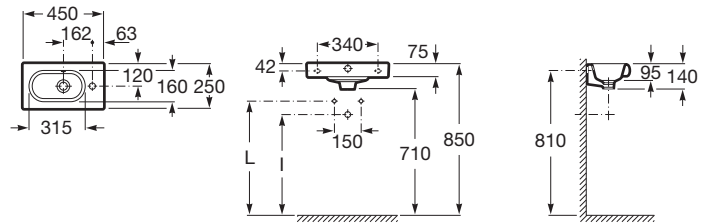

MERIDIAN-N

Compact wall-hung vitreous china basin

DIMENSIONS

Length 450 mm  
 Width 250 mm  
 Height 140 mm

COLOURS AND FINISHES

00 White

TECHNICAL DRAWINGS

FEATURES

- Bowl position: Central
- Fixing kit: Included
- Installation type: Wall-hung
- Material: Vitreous china
- Shape: Square
- Taphole configuration: 1 taphole on the right side
- Trap: Not included
- Waste: Not included

Click-clack universal waste. Chromed plug Ø 65

505401000

Click-clack universal waste. Vitreous plug Ø 65

505401100