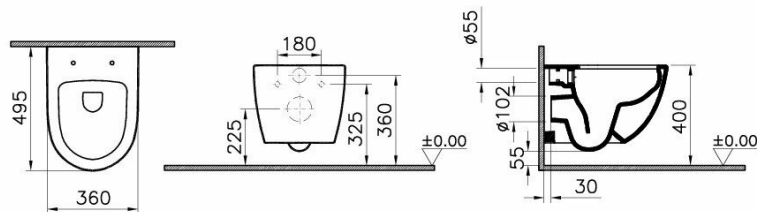

Name	Sento Wall-Hung WC
Collection	Sento
Certificate	CE
Designer	VitrA Design Team
Colour	White

Product Code: 7747B003-0075

Description

Compact, Short-Projection, Rim-ex, White

VitrA reserves the right to make changes in products and technical details without prior notice.

All drawings contain the necessary measurements which are subject to standard tolerances. For exact measurements, in particular for customized installation scenarios, it can only be taken from the finished ceramic product.