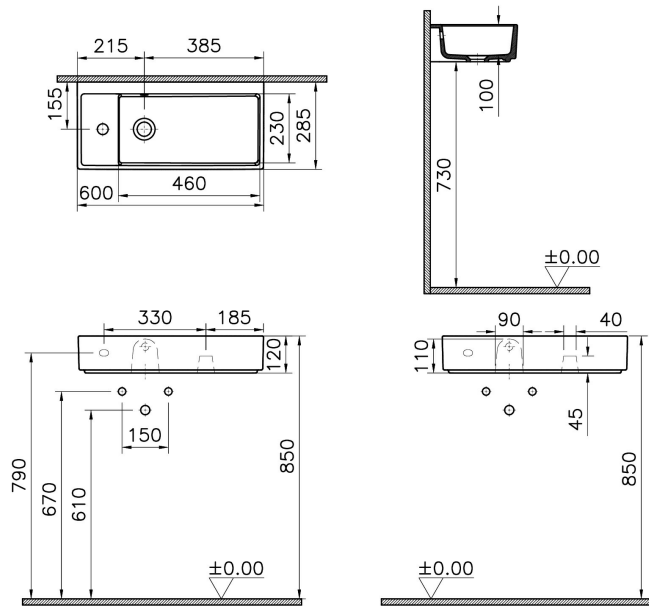

Name	ArchiPlan Compact Basin, 60x28 cm
Collection	ArchiPlan
Height	120
Width	600
Depth	280
Colour	White
Designer	VitrA Design Team
Tap Hole Options	Single Tap Hole - Left
Overflow Hole	With Overflow
Syphon	Syphon Not Included
Finish	Hygiene
Brand	VitrA

Product Code: 7408B003-0028

## Description

VitrA reserves the right to make changes in products and technical details without prior notice.

All drawings contain the necessary measurements which are subject to standard tolerances. For exact measurements, in particular for customized installation scenarios, it can only be taken from the finished ceramic product.