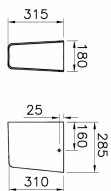

Name Zentrum Half Pedestal

Collection Zentrum

Colour White

Product Code: 7291L003-7200

Description

White

VitrA reserves the right to make changes in products and technical details without prior notice.

All drawings contain the necessary measurements which are subject to standard tolerances. For exact measurements, in particular for customized installation scenarios, it can only be taken from the finished ceramic product.