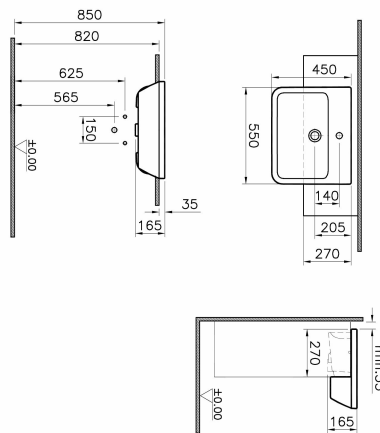

Name	Integra Semi Recessed Washbasin
Collection	Integra
Overflow Hole	Yes
Designer	VitrA Design Team
Tap Hole Options	1 Tap Hole
Colour	White

Product Code: 7069B003-0001

Description

With Tap Hole, With Overflow Hole, 55 cm, White

VitrA reserves the right to make changes in products and technical details without prior notice.

All drawings contain the necessary measurements which are subject to standard tolerances. For exact measurements, in particular for customized installation scenarios, it can only be taken from the finished ceramic product.