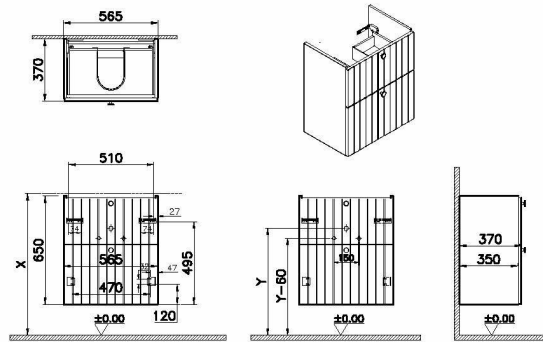

Name	Root Groove Washbasin Unit
Collection	Root Groove
Depth	38 cm
Width	60 cm
Finish-Front	Thermoform
Finish-Body	MDF
Grip	Black Button Handle
Washbasin Type	without washbasin
Colour	Matt Grey
Designer	VitrA Design Team

Product Code: 68983

Description

60cm, compact, Matt Grey, with two drawers

VitrA reserves the right to make changes in products and technical details without prior notice.

All drawings contain the necessary measurements which are subject to standard tolerances. For exact measurements, in particular for customized installation scenarios, it can only be taken from the finished ceramic product.