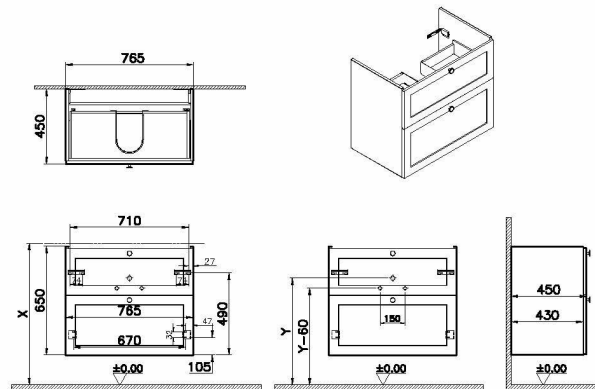

Name	Root Classic Washbasin Unit
Collection	Root Classic
Depth	46 cm
Finish-Front	Thermoform
Grip	Black Button Handle
Washbasin Type	without washbasin
Finish-Body	MDF
Colour	Matt White
Designer	VitrA Design Team
Width	80 cm

Product Code: 68475

Description

80cm, Matt White, with two drawers

VitrA reserves the right to make changes in products and technical details without prior notice.

All drawings contain the necessary measurements which are subject to standard tolerances. For exact measurements, in particular for customized installation scenarios, it can only be taken from the finished ceramic product.