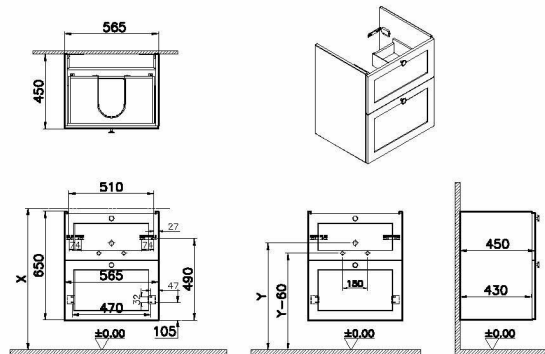

Name	Root Classic Washbasin Unit
Collection	Root Classic
Depth	46 cm
Width	60 cm
Finish-Front	Thermoform
Finish-Body	MDF
Colour	Matt White
Designer	VitrA Design Team
Grip	Black Button Handle
Washbasin Type	without washbasin

Product Code: 68468

Description

60cm, Matt White, with two drawers

VitrA reserves the right to make changes in products and technical details without prior notice.

All drawings contain the necessary measurements which are subject to standard tolerances. For exact measurements, in particular for customized installation scenarios, it can only be taken from the finished ceramic product.