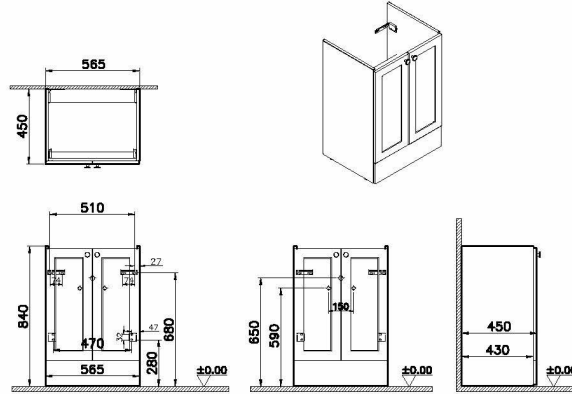

Name	Root Classic Washbasin Unit
Collection	Root Classic
Width	60 cm
Depth	46 cm
Finish-Body	MDF
Grip	Black Button Handle
Washbasin Type	without washbasin
Finish-Front	Thermoform
Colour	Matt Grey
Designer	VitrA Design Team

Product Code: 68442

Description

60cm, Matt Grey, with doors, floor-standing

VitrA reserves the right to make changes in products and technical details without prior notice.

All drawings contain the necessary measurements which are subject to standard tolerances. For exact measurements, in particular for customized installation scenarios, it can only be taken from the finished ceramic product.