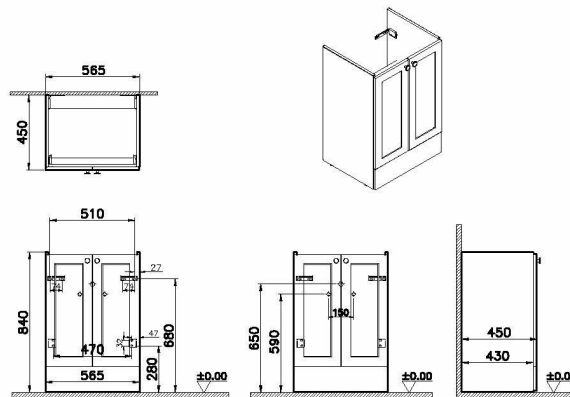

Name	Root Classic Washbasin Unit
Collection	Root Classic
Depth	46 cm
Width	60 cm
Finish-Front	Thermoform
Finish-Body	MDF
Colour	Matt White
Designer	VitrA Design Team
Grip	Black Button Handle
Washbasin Type	without washbasin

Product Code: 68440

Description

60cm, Matt White, with doors, floor-standing

VitrA reserves the right to make changes in products and technical details without prior notice.

All drawings contain the necessary measurements which are subject to standard tolerances. For exact measurements, in particular for customized installation scenarios, it can only be taken from the finished ceramic product.