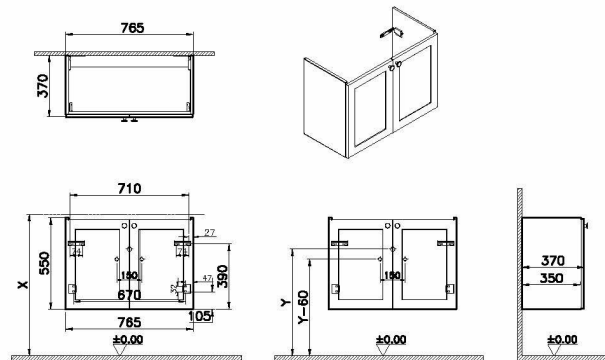

Name	Root Classic Washbasin Unit
Collection	Root Classic
Depth	38 cm
Width	80 cm
Finish-Front	Thermoform
Finish-Body	MDF
Designer	VitrA Design Team
Grip	Black Button Handle
Washbasin Type	without washbasin
Colour	Matt dark blue

Product Code: 68403

Description

80cm, compact, Matt Dark Blue, with doors

VitrA reserves the right to make changes in products and technical details without prior notice.

All drawings contain the necessary measurements which are subject to standard tolerances. For exact measurements, in particular for customized installation scenarios, it can only be taken from the finished ceramic product.